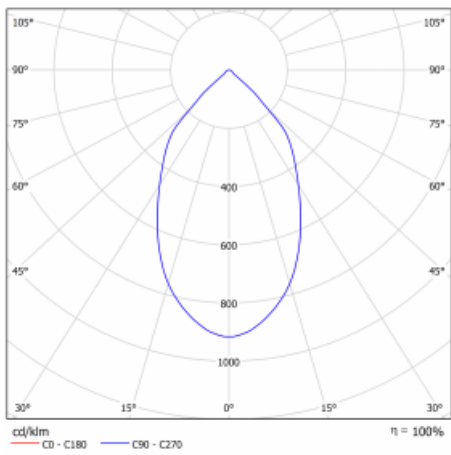

Luminaire

Ture

57-001L-10GHV/830, B + 00-00151E

It is a circular recessed luminaire of the downlight type with an excellent UGR index < 19 up to 3000 lm, which means that the luminaire does not dazzle. The luminaire is suitable for offices, meeting rooms and, thanks to special sources, also for showrooms. RealWhite highlights the white, StrongColour highlights the selected colour, and RealColour emphasizes the colour of the object. With Tunable White you can set the colour temperature according to the time of day. With the help of these sources, the illuminated objects will look even more attractive. The IP54 class means high level of protection against the penetration of water and foreign matter. Thus, you can use this luminaire even in a demanding environment, such as a wellness centre. Its efficacy is up to 118 lm/W. Ture is available in three versions – a small luminaire with a diameter of 145 mm, a medium luminaire with a diameter of 185 mm and the largest luminaire with a diameter of 226 mm.

Type of installation	Recessed
Light distribution	Direct
Luminaire shape	Circular
Colour of the luminaires	Black
Material	Aluminium
Warranty	5 years
Description of luminaires	Luminaire recessed
Dimensions	∅ 226 mm × 110 mm
DIR optical system	Plain aluminium reflector
Luminous flux*	1240 lm
Colour Temperature	3000 K warm white
Luminous efficacy	129 lm/W
MacAdam Light source	3
Colour rendering index	80
Luminaire power input*	9.6 W
Connection of the luminaires	ON/OFF
Electrical voltage	220-240V
Frequency	50/60Hz

 **CE IP 54**

*±10 %

Technical drawing

Curve

Downloads

Installation instructions

Photos