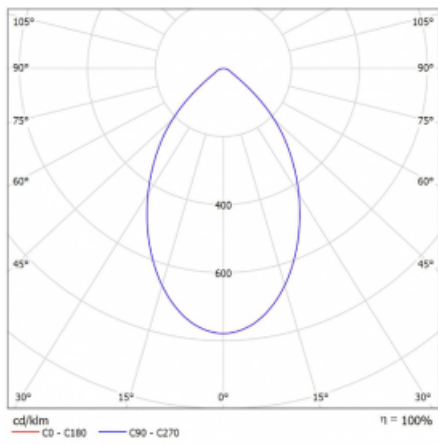

Luminaire

Ture

57-001K-10GHV/M/840, B +
00-00153MI

It is a circular recessed luminaire of the downlight type with an excellent UGR index < 19 up to 3000 lm, which means that the luminaire does not dazzle. The luminaire is suitable for offices, meeting rooms and, thanks to special sources, also for showrooms. RealWhite highlights the white, StrongColour highlights the selected colour, and RealColour emphasizes the colour of the object. With Tunable White you can set the colour temperature according to the time of day. With the help of these sources, the illuminated objects will look even more attractive. The IP54 class means high level of protection against the penetration of water and foreign matter. Thus, you can use this luminaire even in a demanding environment, such as a wellness centre. Its efficacy is up to 118 lm/W. Ture is available in three versions – a small luminaire with a diameter of 145 mm, a medium luminaire with a diameter of 185 mm and the largest luminaire with a diameter of 226 mm.

Type of installation	Recessed
Light distribution	Direct
Luminaire shape	Circular
Colour of the luminaires	Black
Material	Aluminium
Warranty	2 years
Description of luminaires	Luminaire recessed
Dimensions	∅ 226 mm × 110 mm
DIR optical system	Opal diffuser
Luminous flux*	2520 lm
Colour Temperature	4000 K cool white
Luminous efficacy	103 lm/W
MacAdam Light source	3
Colour rendering index	80
Luminaire power input*	24.5 W
Connection of the luminaires	ON/OFF + 1h emergency
Electrical voltage	220-240V
Frequency	50/60Hz

 **CE IP 54**

*±10 %

Technical drawing

Curve

Downloads

Installation instructions

Photos