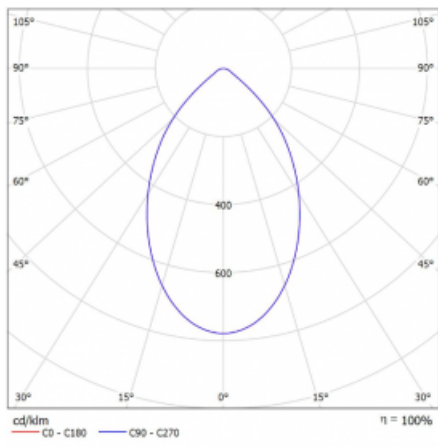

Technical drawing

Curve