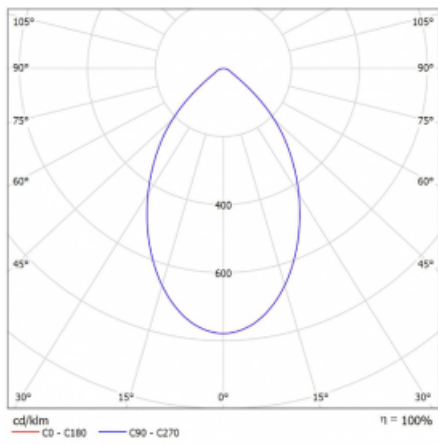

Luminaire

Ture

57-001K-10GHV/M/830, B +
00-00153MI

It is a circular recessed luminaire of the downlight type with an excellent UGR index < 19 up to 3000 lm, which means that the luminaire does not dazzle. The luminaire is suitable for offices, meeting rooms and, thanks to special sources, also for showrooms. RealWhite highlights the white, StrongColour highlights the selected colour, and RealColour emphasizes the colour of the object. With Tunable White you can set the colour temperature according to the time of day. With the help of these sources, the illuminated objects will look even more attractive. The IP54 class means high level of protection against the penetration of water and foreign matter. Thus, you can use this luminaire even in a demanding environment, such as a wellness centre. Its efficacy is up to 118 lm/W. Ture is available in three versions – a small luminaire with a diameter of 145 mm, a medium luminaire with a diameter of 185 mm and the largest luminaire with a diameter of 226 mm.

Type of installation	Recessed
Light distribution	Direct
Luminaire shape	Circular
Colour of the luminaires	Black
Material	Aluminium
Warranty	2 years
Description of luminaires	Luminaire recessed
Dimensions	∅ 226 mm × 110 mm
DIR optical system	Opal diffuser
Luminous flux*	2400 lm
Colour Temperature	3000 K warm white
Luminous efficacy	98 lm/W
MacAdam Light source	3
Colour rendering index	80
Luminaire power input*	24.5 W
Connection of the luminaires	ON/OFF + 1h emergency
Electrical voltage	220-240V
Frequency	50/60Hz

 **CE IP 54**

*±10 %

Technical drawing

Curve

Downloads

Installation instructions

Photos