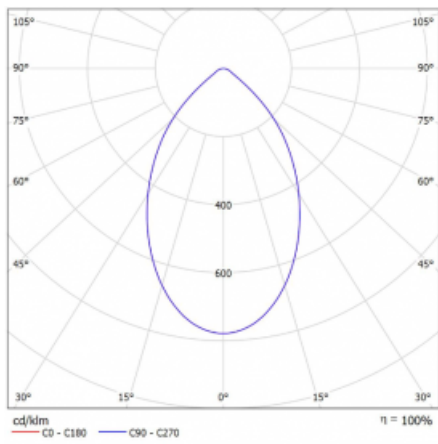

Luminaire

Ture

57-001K-10GHV/M/830, B +
00-00152M3

It is a circular recessed luminaire of the downlight type with an excellent UGR index < 19 up to 3000 lm, which means that the luminaire does not dazzle. The luminaire is suitable for offices, meeting rooms and, thanks to special sources, also for showrooms. RealWhite highlights the white, StrongColour highlights the selected colour, and RealColour emphasizes the colour of the object. With Tunable White you can set the colour temperature according to the time of day. With the help of these sources, the illuminated objects will look even more attractive. The IP54 class means high level of protection against the penetration of water and foreign matter. Thus, you can use this luminaire even in a demanding environment, such as a wellness centre. Its efficacy is up to 118 lm/W. Ture is available in three versions – a small luminaire with a diameter of 145 mm, a medium luminaire with a diameter of 185 mm and the largest luminaire with a diameter of 226 mm.

Type of installation	Recessed
Light distribution	Direct
Luminaire shape	Circular
Colour of the luminaires	Black
Material	Aluminium
Warranty	5 years
Description of luminaires	Luminaire recessed
Dimensions	ø 226 mm × 110 mm
Type of optical system	Opal diffuser
Luminous flux*	1900 lm
Colour Temperature	3000 K warm white
Luminous efficacy	106 lm/W
MacAdam Light source	3
Colour rendering index	80
Luminaire power input*	18 W
Connection of the luminaires	ON/OFF + 3h emergency
Electrical voltage	220-240V
Frequency	50/60Hz

 **CE IP 54**

*±10 %

Technical drawing

Curve

Downloads

Installation instructions

Photos