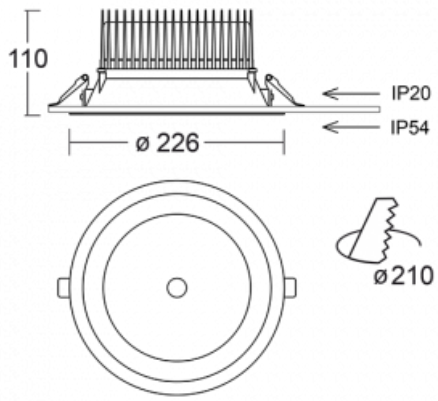

Luminaire

Ture

57-001K-10GHV/M/830, B +
00-00152M3

It is a circular recessed luminaire of the downlight type with an excellent UGR index < 19 up to 3000 lm, which means that the luminaire does not dazzle. The luminaire is suitable for offices, meeting rooms and, thanks to special sources, also for showrooms. RealWhite highlights the white, StrongColour highlights the selected colour, and RealColour emphasizes the colour of the object. With Tunable White you can set the colour temperature according to the time of day. With the help of these sources, the illuminated objects will look even more attractive. The IP54 class means high level of protection against the penetration of water and foreign matter. Thus, you can use this luminaire even in a demanding environment, such as a wellness centre. Its efficacy is up to 118 lm/W. Ture is available in three versions – a small luminaire with a diameter of 145 mm, a medium luminaire with a diameter of 185 mm and the largest luminaire with a diameter of 226 mm.

Type of installation	Recessed
Light distribution	Direct
Luminaire shape	Circular
Colour of the luminaires	Black
Material	Aluminium
Warranty	5 years
Description of luminaires	Luminaire recessed
Dimensions	ø 226 mm × 110 mm
Type of optical system	Opal diffuser
Luminous flux*	1900 lm
Colour Temperature	3000 K warm white
Luminous efficacy	106 lm/W
MacAdam Light source	3
Colour rendering index	80
Luminaire power input*	18 W
Connection of the luminaires	ON/OFF + 3h emergency
Electrical voltage	220-240V
Frequency	50/60Hz

 **CE IP 54**

*±10 %

Technical drawing

Curve

Downloads

Installation instructions

Photos