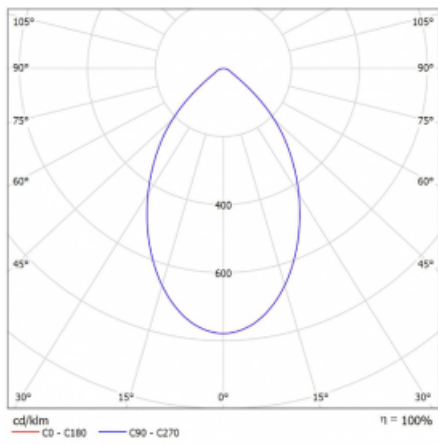

Luminaire

Ture

57-001K-10GHV/M/830, B +
00-00151M

It is a circular recessed luminaire of the downlight type with an excellent UGR index < 19 up to 3000 lm, which means that the luminaire does not dazzle. The luminaire is suitable for offices, meeting rooms and, thanks to special sources, also for showrooms. RealWhite highlights the white, StrongColour highlights the selected colour, and RealColour emphasizes the colour of the object. With Tunable White you can set the colour temperature according to the time of day. With the help of these sources, the illuminated objects will look even more attractive. The IP54 class means high level of protection against the penetration of water and foreign matter. Thus, you can use this luminaire even in a demanding environment, such as a wellness centre. Its efficacy is up to 118 lm/W. Ture is available in three versions – a small luminaire with a diameter of 145 mm, a medium luminaire with a diameter of 185 mm and the largest luminaire with a diameter of 226 mm.

Type of installation	Recessed
Light distribution	Direct
Luminaire shape	Circular
Colour of the luminaires	Black
Material	Aluminium
Warranty	5 years
Description of luminaires	Luminaire recessed
Dimensions	∅ 226 mm × 110 mm
Type of optical system	Opal diffuser
Luminous flux*	1120 lm
Colour Temperature	3000 K warm white
Luminous efficacy	117 lm/W
MacAdam Light source	3
Colour rendering index	80
Luminaire power input*	9.6 W
Connection of the luminaires	ON/OFF + 1h emergency
Electrical voltage	220-240V
Frequency	50/60Hz

 **CE IP 54**

*±10 %

Technical drawing

Curve

Downloads

Installation instructions

Photos