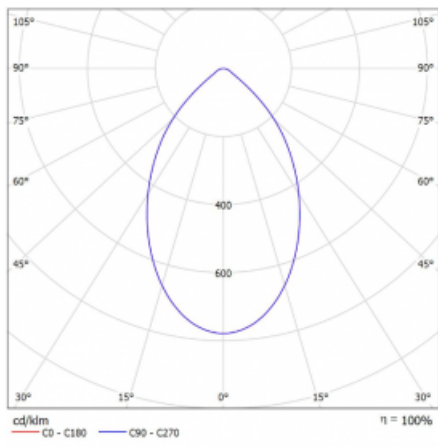

Luminaire

Ture

57-001K-10GHV/M/830, B +
00-00151M3

It is a circular recessed luminaire of the downlight type with an excellent UGR index < 19 up to 3000 lm, which means that the luminaire does not dazzle. The luminaire is suitable for offices, meeting rooms and, thanks to special sources, also for showrooms. RealWhite highlights the white, StrongColour highlights the selected colour, and RealColour emphasizes the colour of the object. With Tunable White you can set the colour temperature according to the time of day. With the help of these sources, the illuminated objects will look even more attractive. The IP54 class means high level of protection against the penetration of water and foreign matter. Thus, you can use this luminaire even in a demanding environment, such as a wellness centre. Its efficacy is up to 118 lm/W. Ture is available in three versions – a small luminaire with a diameter of 145 mm, a medium luminaire with a diameter of 185 mm and the largest luminaire with a diameter of 226 mm.

Type of installation	Recessed
Light distribution	Direct
Luminaire shape	Circular
Colour of the luminaires	Black
Material	Aluminium
Warranty	5 years
Description of luminaires	Luminaire recessed
Dimensions	ø 226 mm × 110 mm
Type of optical system	Opal diffuser
Luminous flux*	1120 lm
Colour Temperature	3000 K warm white
Luminous efficacy	117 lm/W
MacAdam Light source	3
Colour rendering index	80
Luminaire power input*	9.6 W
Connection of the luminaires	ON/OFF + 3h emergency
Electrical voltage	220-240V
Frequency	50/60Hz

 **CE IP 54**

*±10 %

Technical drawing

Curve

Downloads

Installation instructions

Photos