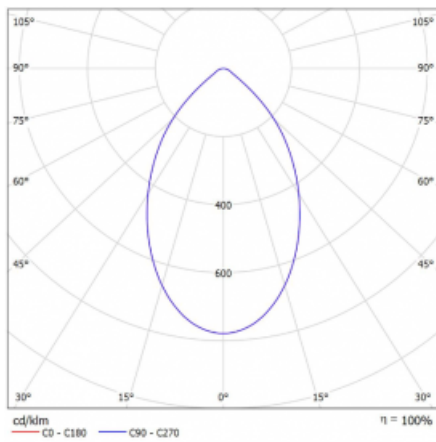

Type of installation	Recessed
Light distribution	Direct
Luminaire shape	Circular
Colour of the luminaires	White
Material	Aluminium
Lifetime	L80/B10 50 000 hours
Warranty	5 years
Description of luminaires	Luminaire recessed
Dimensions	$\varnothing$ 226 mm × 110 mm
Weight	0.9 kg
DIR optical system	Opal diffuser
Luminous flux*	2080 lm
Colour Temperature	4000 K cool white
Luminous efficacy	116 lm/W
MacAdam Light source	3
Colour rendering index	80
UGR max. X=4H Y=8H, $\rho=70,50,20$	17.3

## Technical drawing

Luminaire power input\* 18 W

Connection of the luminaires ON/OFF

Electrical voltage 220-240V

Frequency 50/60Hz

☐ CE IP 54

\* $\pm 10\%$

## Curve