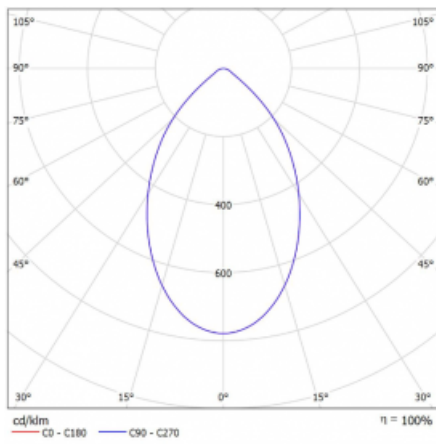

Luminaire

Ture

57-001K-10GHV/840, W +
00-00151E

It is a circular recessed luminaire of the downlight type with an excellent UGR index < 19 up to 3000 lm, which means that the luminaire does not dazzle. The luminaire is suitable for offices, meeting rooms and, thanks to special sources, also for showrooms. RealWhite highlights the white, StrongColour highlights the selected colour, and RealColour emphasizes the colour of the object. With Tunable White you can set the colour temperature according to the time of day. With the help of these sources, the illuminated objects will look even more attractive. The IP54 class means high level of protection against the penetration of water and foreign matter. Thus, you can use this luminaire even in a demanding environment, such as a wellness centre. Its efficacy is up to 118 lm/W. Ture is available in three versions – a small luminaire with a diameter of 145 mm, a medium luminaire with a diameter of 185 mm and the largest luminaire with a diameter of 226 mm.

Type of installation	Recessed
Light distribution	Direct
Luminaire shape	Circular
Colour of the luminaires	White
Material	Aluminium
Lifetime	L80/B10 50 000 hours
Warranty	5 years
Description of luminaires	Luminaire recessed
Dimensions	∅ 226 mm × 110 mm
Weight	0.9 kg
DIR optical system	Opal diffuser
Luminous flux*	1230 lm
Colour Temperature	4000 K cool white
Luminous efficacy	128 lm/W
MacAdam Light source	3
Colour rendering index	80
UGR max. X=4H Y=8H, ρ=70,50,20	15.5

Technical drawing

Luminaire power input* 9.6 W

Connection of the luminaires ON/OFF

Electrical voltage 220-240V

Frequency 50/60Hz

CE IP 54

* $\pm 10\%$

Curve