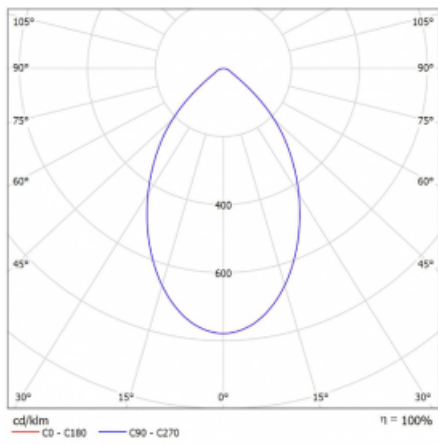

Luminaire

Ture

57-001K-10GHV/840, B +
00-00152E

It is a circular recessed luminaire of the downlight type with an excellent UGR index < 19 up to 3000 lm, which means that the luminaire does not dazzle. The luminaire is suitable for offices, meeting rooms and, thanks to special sources, also for showrooms. RealWhite highlights the white, StrongColour highlights the selected colour, and RealColour emphasizes the colour of the object. With Tunable White you can set the colour temperature according to the time of day. With the help of these sources, the illuminated objects will look even more attractive. The IP54 class means high level of protection against the penetration of water and foreign matter. Thus, you can use this luminaire even in a demanding environment, such as a wellness centre. Its efficacy is up to 118 lm/W. Ture is available in three versions – a small luminaire with a diameter of 145 mm, a medium luminaire with a diameter of 185 mm and the largest luminaire with a diameter of 226 mm.

Type of installation	Recessed
Light distribution	Direct
Luminaire shape	Circular
Colour of the luminaires	Black
Material	Aluminium
Warranty	5 years
Description of luminaires	Luminaire recessed
Dimensions	ø 226 mm × 110 mm
Type of optical system	Opal diffuser
Luminous flux*	1990 lm
Colour Temperature	4000 K cool white
Luminous efficacy	111 lm/W
MacAdam Light source	3
Colour rendering index	80
Luminaire power input*	18 W
Connection of the luminaires	ON/OFF
Electrical voltage	220-240V
Frequency	50/60Hz

 **CE IP 54**

*±10 %

Technical drawing

Curve

Downloads

Installation instructions

Photos