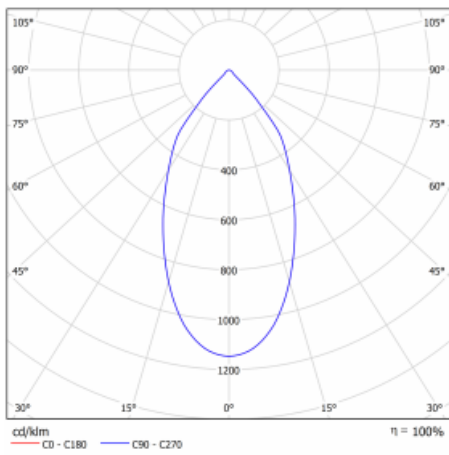

Luminaire

Ture

56-001L-10GHV/M/840, W +
00-00152M

It is a circular recessed luminaire of the downlight type with an excellent UGR index <math><19</math> up to 3000 lm, which means that the luminaire does not dazzle. The luminaire is suitable for offices, meeting rooms and, thanks to special sources, also for showrooms. RealWhite highlights the white, StrongColour highlights the selected colour, and RealColour emphasizes the colour of the object. With Tunable White you can set the colour temperature according to the time of day. With the help of these sources, the illuminated objects will look even more attractive. The IP54 class means high level of protection against the penetration of water and foreign matter. Thus, you can use this luminaire even in a demanding environment, such as a wellness centre. Its efficacy is up to 118 lm/W. Ture is available in three versions – a small luminaire with a diameter of 145 mm, a medium luminaire with a diameter of 185 mm and the largest luminaire with a diameter of 226 mm.

Type of installation	Recessed
Light distribution	Direct
Luminaire shape	Circular
Colour of the luminaires	White
Material	Aluminium
Lifetime	L80/B20 50 000 hours
Warranty	5 years
Description of luminaires	Luminaire recessed
Dimensions	\varnothing 185 mm × 100 mm
DIR optical system	Plain aluminium reflector
Luminous flux*	2220 lm
Colour Temperature	4000 K cool white
Luminous efficacy	123 lm/W
MacAdam Light source	3
Colour rendering index	80
UGR max. X=4H Y=8H, $\rho=70,50,20$	12.5
Luminaire power input*	18 W
Connection of the luminaires	ON/OFF + 1h emergency
Electrical voltage	220-240V
Frequency	50/60Hz

 **CE IP 54**

* \pm 10 %

Technical drawing

Curve

Downloads

Installation instructions

Photos