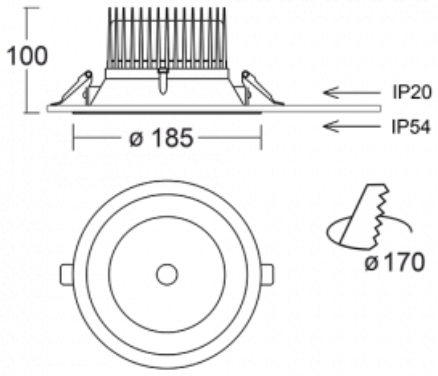

Luminaire

Ture

56-001L-10GHV/M/840, W +
00-00151M

It is a circular recessed luminaire of the downlight type with an excellent UGR index < 19 up to 3000 lm, which means that the luminaire does not dazzle. The luminaire is suitable for offices, meeting rooms and, thanks to special sources, also for showrooms. RealWhite highlights the white, StrongColour highlights the selected colour, and RealColour emphasizes the colour of the object. With Tunable White you can set the colour temperature according to the time of day. With the help of these sources, the illuminated objects will look even more attractive. The IP54 class means high level of protection against the penetration of water and foreign matter. Thus, you can use this luminaire even in a demanding environment, such as a wellness centre. Its efficacy is up to 118 lm/W. Ture is available in three versions – a small luminaire with a diameter of 145 mm, a medium luminaire with a diameter of 185 mm and the largest luminaire with a diameter of 226 mm.

Type of installation	Recessed
Light distribution	Direct
Luminaire shape	Circular
Colour of the luminaires	White
Material	Aluminium
Lifetime	L80/B20 50 000 hours
Warranty	5 years
Description of luminaires	Luminaire recessed
Dimensions	∅ 185 mm × 100 mm
Type of optical system	Plain aluminium reflector
Luminous flux*	1310 lm
Colour Temperature	4000 K cool white
Luminous efficacy	136 lm/W
MacAdam Light source	3
Colour rendering index	80
UGR max. X=4H Y=8H, ρ=70,50,20	10.6
Luminaire power input*	9.6 W
Connection of the luminaires	ON/OFF + 1h emergency
Electrical voltage	220-240V
Frequency	50/60Hz

 **CE IP 54**

*±10 %

Technical drawing

Downloads

Installation instructions

Photos