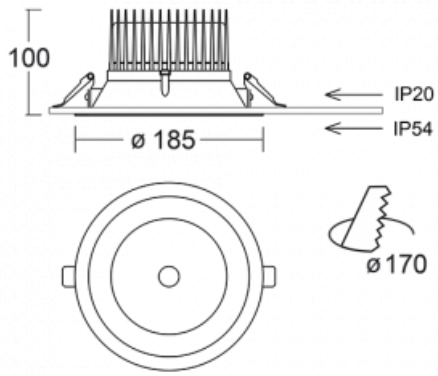

Technical drawing