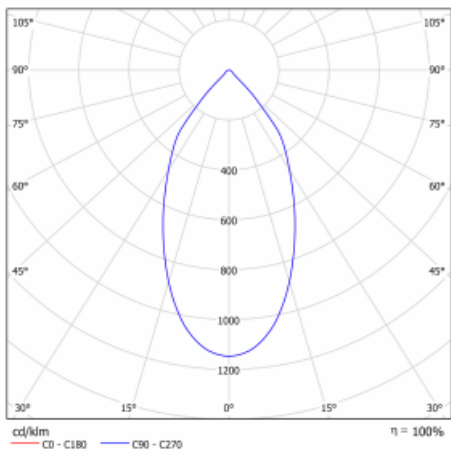

Luminaire

Ture

56-001L-10GHV/M/840, B +
00-00153M3

It is a circular recessed luminaire of the downlight type with an excellent UGR index < 19 up to 3000 lm, which means that the luminaire does not dazzle. The luminaire is suitable for offices, meeting rooms and, thanks to special sources, also for showrooms. RealWhite highlights the white, StrongColour highlights the selected colour, and RealColour emphasizes the colour of the object. With Tunable White you can set the colour temperature according to the time of day. With the help of these sources, the illuminated objects will look even more attractive. The IP54 class means high level of protection against the penetration of water and foreign matter. Thus, you can use this luminaire even in a demanding environment, such as a wellness centre. Its efficacy is up to 118 lm/W. Ture is available in three versions – a small luminaire with a diameter of 145 mm, a medium luminaire with a diameter of 185 mm and the largest luminaire with a diameter of 226 mm.

Type of installation	Recessed
Light distribution	Direct
Luminaire shape	Circular
Colour of the luminaires	Black
Material	Aluminium
Lifetime	L80/B20 50 000 hours
Warranty	5 years
Description of luminaires	Luminaire recessed
Dimensions	ø 185 mm × 100 mm
DIR optical system	Plain aluminium reflector
Luminous flux*	2630 lm
Colour Temperature	4000 K cool white
Luminous efficacy	107 lm/W
MacAdam Light source	3
Colour rendering index	80
Luminaire power input*	24.5 W
Connection of the luminaires	ON/OFF + 3h emergency
Electrical voltage	220-240V
Frequency	50/60Hz

 **CE IP 54**

*±10 %

Technical drawing

Curve

Downloads

Installation instructions

Photos