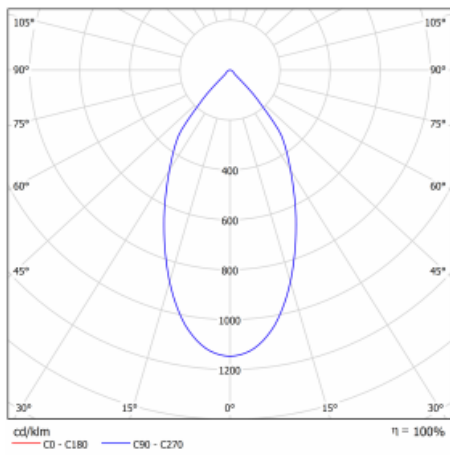

Luminaire

Ture

56-001L-10GHV/M/840, B +
00-00152M3

It is a circular recessed luminaire of the downlight type with an excellent UGR index < 19 up to 3000 lm, which means that the luminaire does not dazzle. The luminaire is suitable for offices, meeting rooms and, thanks to special sources, also for showrooms. RealWhite highlights the white, StrongColour highlights the selected colour, and RealColour emphasizes the colour of the object. With Tunable White you can set the colour temperature according to the time of day. With the help of these sources, the illuminated objects will look even more attractive. The IP54 class means high level of protection against the penetration of water and foreign matter. Thus, you can use this luminaire even in a demanding environment, such as a wellness centre. Its efficacy is up to 118 lm/W. Ture is available in three versions – a small luminaire with a diameter of 145 mm, a medium luminaire with a diameter of 185 mm and the largest luminaire with a diameter of 226 mm.

Type of installation	Recessed
Light distribution	Direct
Luminaire shape	Circular
Colour of the luminaires	Black
Material	Aluminium
Lifetime	L80/B20 50 000 hours
Warranty	5 years
Description of luminaires	Luminaire recessed
Dimensions	∅ 185 mm × 100 mm
DIR optical system	Plain aluminium reflector
Luminous flux*	2080 lm
Colour Temperature	4000 K cool white
Luminous efficacy	116 lm/W
MacAdam Light source	3
Colour rendering index	80
Luminaire power input*	18 W
Connection of the luminaires	ON/OFF + 3h emergency
Electrical voltage	220-240V
Frequency	50/60Hz

 **CE IP 54**

*±10 %

Technical drawing

Curve

Downloads

Installation instructions

Photos