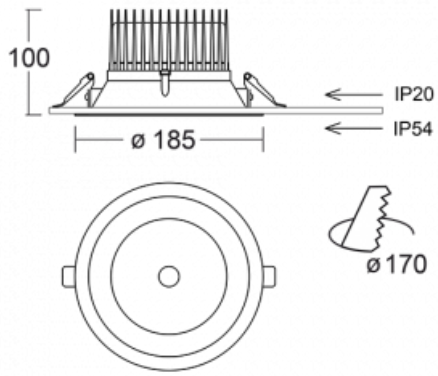

# Ture

56-001L-10GHV/M/840, B +  
00-00152M3

It is a circular recessed luminaire of the downlight type with an excellent UGR index < 19 up to 3000 lm, which means that the luminaire does not dazzle. The luminaire is suitable for offices, meeting rooms and, thanks to special sources, also for showrooms. RealWhite highlights the white, StrongColour highlights the selected colour, and RealColour emphasizes the colour of the object. With Tunable White you can set the colour temperature according to the time of day. With the help of these sources, the illuminated objects will look even more attractive. The IP54 class means high level of protection against the penetration of water and foreign matter. Thus, you can use this luminaire even in a demanding environment, such as a wellness centre. Its efficacy is up to 118 lm/W. Ture is available in three versions – a small luminaire with a diameter of 145 mm, a medium luminaire with a diameter of 185 mm and the largest luminaire with a diameter of 226 mm.

Type of installation	Recessed
Light distribution	Direct
Luminaire shape	Circular
Colour of the luminaires	Black
Material	Aluminium
Lifetime	L80/B20 50 000 hours
Warranty	5 years
Description of luminaires	Luminaire recessed
Dimensions	∅ 185 mm × 100 mm
Type of optical system	Plain aluminium reflector
Luminous flux*	2080 lm
Colour Temperature	4000 K cool white
Luminous efficacy	116 lm/W
MacAdam Light source	3
Colour rendering index	80
Luminaire power input*	18 W
Connection of the luminaires	ON/OFF + 3h emergency
Electrical voltage	220-240V
Frequency	50/60Hz