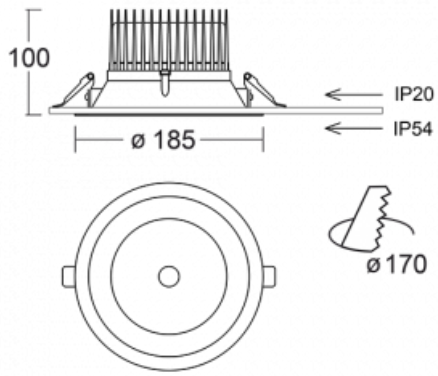

Luminaire

Ture

56-001L-10GHV/M/840, B +
00-00152M3

It is a circular recessed luminaire of the downlight type with an excellent UGR index < 19 up to 3000 lm, which means that the luminaire does not dazzle. The luminaire is suitable for offices, meeting rooms and, thanks to special sources, also for showrooms. RealWhite highlights the white, StrongColour highlights the selected colour, and RealColour emphasizes the colour of the object. With Tunable White you can set the colour temperature according to the time of day. With the help of these sources, the illuminated objects will look even more attractive. The IP54 class means high level of protection against the penetration of water and foreign matter. Thus, you can use this luminaire even in a demanding environment, such as a wellness centre. Its efficacy is up to 118 lm/W. Ture is available in three versions – a small luminaire with a diameter of 145 mm, a medium luminaire with a diameter of 185 mm and the largest luminaire with a diameter of 226 mm.

Type of installation	Recessed
Light distribution	Direct
Luminaire shape	Circular
Colour of the luminaires	Black
Material	Aluminium
Lifetime	L80/B20 50 000 hours
Warranty	5 years
Description of luminaires	Luminaire recessed
Dimensions	∅ 185 mm × 100 mm
DIR optical system	Plain aluminium reflector
Luminous flux*	2080 lm
Colour Temperature	4000 K cool white
Luminous efficacy	116 lm/W
MacAdam Light source	3
Colour rendering index	80
Luminaire power input*	18 W
Connection of the luminaires	ON/OFF + 3h emergency
Electrical voltage	220-240V
Frequency	50/60Hz

 **CE IP 54**

*±10 %

Technical drawing

Curve

Downloads

Installation instructions

Photos