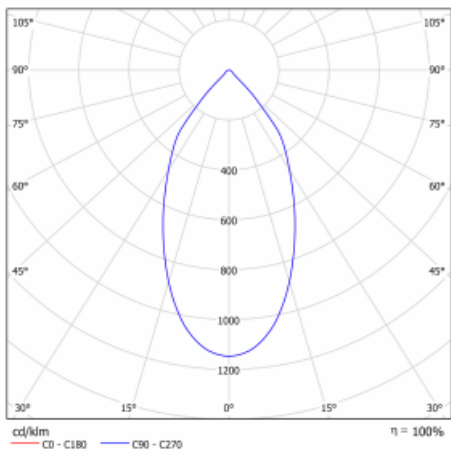

Luminaire

Ture

56-001L-10GHV/M/840, B +
00-00151M3

It is a circular recessed luminaire of the downlight type with an excellent UGR index < 19 up to 3000 lm, which means that the luminaire does not dazzle. The luminaire is suitable for offices, meeting rooms and, thanks to special sources, also for showrooms. RealWhite highlights the white, StrongColour highlights the selected colour, and RealColour emphasizes the colour of the object. With Tunable White you can set the colour temperature according to the time of day. With the help of these sources, the illuminated objects will look even more attractive. The IP54 class means high level of protection against the penetration of water and foreign matter. Thus, you can use this luminaire even in a demanding environment, such as a wellness centre. Its efficacy is up to 118 lm/W. Ture is available in three versions – a small luminaire with a diameter of 145 mm, a medium luminaire with a diameter of 185 mm and the largest luminaire with a diameter of 226 mm.

Type of installation	Recessed
Light distribution	Direct
Luminaire shape	Circular
Colour of the luminaires	Black
Material	Aluminium
Lifetime	L80/B20 50 000 hours
Warranty	5 years
Description of luminaires	Luminaire recessed
Dimensions	∅ 185 mm × 100 mm
Type of optical system	Plain aluminium reflector
Luminous flux*	1230 lm
Colour Temperature	4000 K cool white
Luminous efficacy	128 lm/W
MacAdam Light source	3
Colour rendering index	80
Luminaire power input*	9.6 W
Connection of the luminaires	ON/OFF + 3h emergency
Electrical voltage	220-240V
Frequency	50/60Hz

 **CE IP 54**

*±10 %

Technical drawing

Curve

Downloads

Installation instructions

Photos