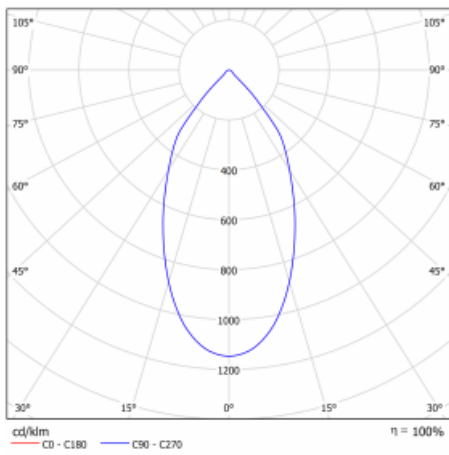

Type of installation	Recessed
Light distribution	Direct
Luminaire shape	Circular
Colour of the luminaires	White
Material	Aluminium
Lifetime	L80/B20 50 000 hours
Warranty	5 years
Description of luminaires	Luminaire recessed
Dimensions	∅ 185 mm × 100 mm
Weight	0.6 kg
Type of optical system	Plain aluminium reflector
Luminous flux*	2670 lm
Colour Temperature	3000 K warm white
Luminous efficacy	109 lm/W
MacAdam Light source	3
Colour rendering index	80
UGR max. X=4H Y=8H, ρ=70,50,20	13.1

## Curve