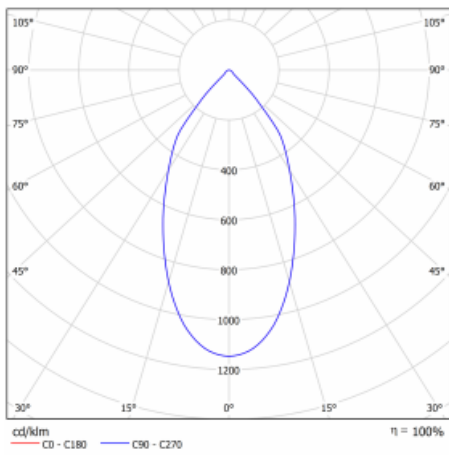

Luminaire

Ture

56-001L-10GHV/M/830, W +
00-00153MI

It is a circular recessed luminaire of the downlight type with an excellent UGR index < 19 up to 3000 lm, which means that the luminaire does not dazzle. The luminaire is suitable for offices, meeting rooms and, thanks to special sources, also for showrooms. RealWhite highlights the white, StrongColour highlights the selected colour, and RealColour emphasizes the colour of the object. With Tunable White you can set the colour temperature according to the time of day. With the help of these sources, the illuminated objects will look even more attractive. The IP54 class means high level of protection against the penetration of water and foreign matter. Thus, you can use this luminaire even in a demanding environment, such as a wellness centre. Its efficacy is up to 118 lm/W. Ture is available in three versions – a small luminaire with a diameter of 145 mm, a medium luminaire with a diameter of 185 mm and the largest luminaire with a diameter of 226 mm.

| | |
|-----------------------------------|---------------------------|
| Type of installation | Recessed |
| Light distribution | Direct |
| Luminaire shape | Circular |
| Colour of the luminaires | White |
| Material | Aluminium |
| Lifetime | L80/B20 50 000 hours |
| Warranty | 2 years |
| Description of luminaires | Luminaire recessed |
| Dimensions | ∅ 185 mm × 100 mm |
| Weight | 0.6 kg |
| DIR optical system | Plain aluminium reflector |
| Luminous flux* | 2670 lm |
| Colour Temperature | 3000 K warm white |
| Luminous efficacy | 109 lm/W |
| MacAdam Light source | 3 |
| Colour rendering index | 80 |
| UGR max. X=4H Y=8H, ρ=70,50,20 | 13.1 |

Technical drawing

Luminaire power input* 24.5 W

Connection of the luminaires ON/OFF + 1h emergency

Electrical voltage 220-240V

Frequency 50/60Hz

☐ CE IP 54

* $\pm 10\%$

Curve