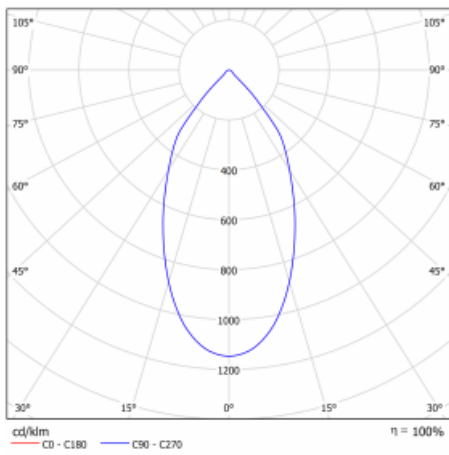

Luminaire

Ture

56-001L-10GHV/M/830, W +
00-00153M

It is a circular recessed luminaire of the downlight type with an excellent UGR index < 19 up to 3000 lm, which means that the luminaire does not dazzle. The luminaire is suitable for offices, meeting rooms and, thanks to special sources, also for showrooms. RealWhite highlights the white, StrongColour highlights the selected colour, and RealColour emphasizes the colour of the object. With Tunable White you can set the colour temperature according to the time of day. With the help of these sources, the illuminated objects will look even more attractive. The IP54 class means high level of protection against the penetration of water and foreign matter. Thus, you can use this luminaire even in a demanding environment, such as a wellness centre. Its efficacy is up to 118 lm/W. Ture is available in three versions – a small luminaire with a diameter of 145 mm, a medium luminaire with a diameter of 185 mm and the largest luminaire with a diameter of 226 mm.

Type of installation	Recessed
Light distribution	Direct
Luminaire shape	Circular
Colour of the luminaires	White
Material	Aluminium
Lifetime	L80/B20 50 000 hours
Warranty	5 years
Description of luminaires	Luminaire recessed
Dimensions	∅ 185 mm × 100 mm
Weight	0.6 kg
DIR optical system	Plain aluminium reflector
Luminous flux*	2670 lm
Colour Temperature	3000 K warm white
Luminous efficacy	109 lm/W
MacAdam Light source	3
Colour rendering index	80
UGR max. X=4H Y=8H, ρ=70,50,20	13.1

Technical drawing

Luminaire power input* 24.5 W

Connection of the luminaires ON/OFF + 1h emergency

Electrical voltage 220-240V

Frequency 50/60Hz

☐ CE IP 54

* $\pm 10\%$

Curve