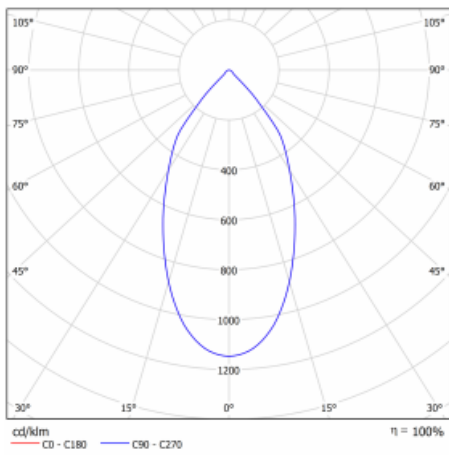

Luminaire

Ture

56-001L-10GHV/M/830, W +
00-00153M

It is a circular recessed luminaire of the downlight type with an excellent UGR index <math><19</math> up to 3000 lm, which means that the luminaire does not dazzle. The luminaire is suitable for offices, meeting rooms and, thanks to special sources, also for showrooms. RealWhite highlights the white, StrongColour highlights the selected colour, and RealColour emphasizes the colour of the object. With Tunable White you can set the colour temperature according to the time of day. With the help of these sources, the illuminated objects will look even more attractive. The IP54 class means high level of protection against the penetration of water and foreign matter. Thus, you can use this luminaire even in a demanding environment, such as a wellness centre. Its efficacy is up to 118 lm/W. Ture is available in three versions – a small luminaire with a diameter of 145 mm, a medium luminaire with a diameter of 185 mm and the largest luminaire with a diameter of 226 mm.

Type of installation	Recessed
Light distribution	Direct
Luminaire shape	Circular
Colour of the luminaires	White
Material	Aluminium
Lifetime	L80/B20 50 000 hours
Warranty	5 years
Description of luminaires	Luminaire recessed
Dimensions	\varnothing 185 mm \times 100 mm
Weight	0.6 kg
Type of optical system	Plain aluminium reflector
Luminous flux*	2670 lm
Colour Temperature	3000 K warm white
Luminous efficacy	109 lm/W
MacAdam Light source	3
Colour rendering index	80
UGR max. X=4H Y=8H, ρ =70,50,20	13.1

Technical drawing

Luminaire power input* 24.5 W

Connection of the luminaires ON/OFF + 1h emergency

Electrical voltage 220-240V

Frequency 50/60Hz

☐ CE IP 54

* $\pm 10\%$

Curve