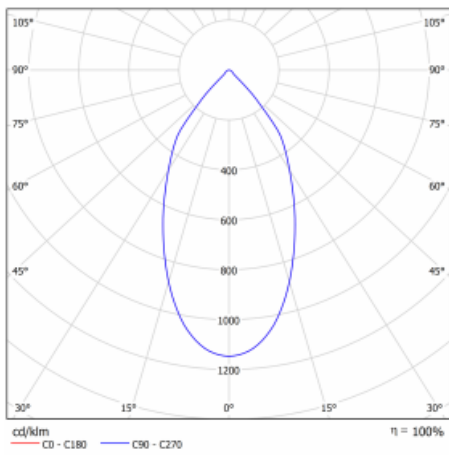

Luminaire

Ture

56-001L-10GHV/M/830, W +
00-00153M3I

It is a circular recessed luminaire of the downlight type with an excellent UGR index < 19 up to 3000 lm, which means that the luminaire does not dazzle. The luminaire is suitable for offices, meeting rooms and, thanks to special sources, also for showrooms. RealWhite highlights the white, StrongColour highlights the selected colour, and RealColour emphasizes the colour of the object. With Tunable White you can set the colour temperature according to the time of day. With the help of these sources, the illuminated objects will look even more attractive. The IP54 class means high level of protection against the penetration of water and foreign matter. Thus, you can use this luminaire even in a demanding environment, such as a wellness centre. Its efficacy is up to 118 lm/W. Ture is available in three versions – a small luminaire with a diameter of 145 mm, a medium luminaire with a diameter of 185 mm and the largest luminaire with a diameter of 226 mm.

Type of installation	Recessed
Light distribution	Direct
Luminaire shape	Circular
Colour of the luminaires	White
Material	Aluminium
Lifetime	L80/B20 50 000 hours
Warranty	5 years
Description of luminaires	Luminaire recessed
Dimensions	∅ 185 mm × 100 mm
Weight	0.6 kg
DIR optical system	Plain aluminium reflector
Luminous flux*	2670 lm
Colour Temperature	3000 K warm white
Luminous efficacy	109 lm/W
MacAdam Light source	3
Colour rendering index	80
UGR max. X=4H Y=8H, ρ=70,50,20	13.1

Technical drawing

Luminaire power input* 24.5 W

Connection of the luminaires ON/OFF + 3h emergency

Electrical voltage 220-240V

Frequency 50/60Hz

☐ CE IP 54

* $\pm 10\%$

Curve