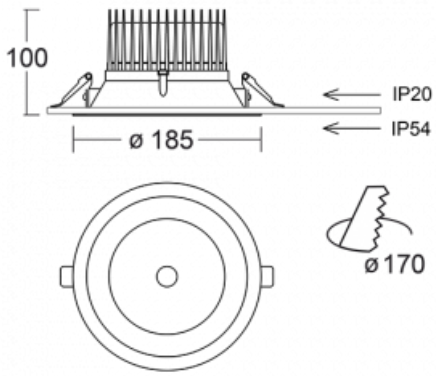

Luminaire

Ture

56-001L-10GHV/M/830, W +
00-00152M

It is a circular recessed luminaire of the downlight type with an excellent UGR index <math><19</math> up to 3000 lm, which means that the luminaire does not dazzle. The luminaire is suitable for offices, meeting rooms and, thanks to special sources, also for showrooms. RealWhite highlights the white, StrongColour highlights the selected colour, and RealColour emphasizes the colour of the object. With Tunable White you can set the colour temperature according to the time of day. With the help of these sources, the illuminated objects will look even more attractive. The IP54 class means high level of protection against the penetration of water and foreign matter. Thus, you can use this luminaire even in a demanding environment, such as a wellness centre. Its efficacy is up to 118 lm/W. Ture is available in three versions – a small luminaire with a diameter of 145 mm, a medium luminaire with a diameter of 185 mm and the largest luminaire with a diameter of 226 mm.

Type of installation	Recessed
Light distribution	Direct
Luminaire shape	Circular
Colour of the luminaires	White
Material	Aluminium
Lifetime	L80/B20 50 000 hours
Warranty	5 years
Description of luminaires	Luminaire recessed
Dimensions	\varnothing 185 mm \times 100 mm
Weight	0.6 kg
DIR optical system	Plain aluminium reflector
Luminous flux*	2110 lm
Colour Temperature	3000 K warm white
Luminous efficacy	117 lm/W
MacAdam Light source	3
Colour rendering index	80
UGR max. X=4H Y=8H, $\rho=70,50,20$	12.3

Technical drawing

Luminaire power input* 18 W

Connection of the luminaires ON/OFF + 1h emergency

Electrical voltage 220-240V

Frequency 50/60Hz

☐ CE IP 54

* $\pm 10\%$

Curve