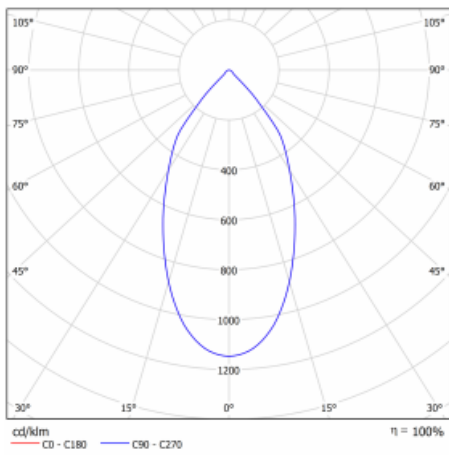

Luminaire

Ture

56-001L-10GHV/M/830, W +
00-00152M3

It is a circular recessed luminaire of the downlight type with an excellent UGR index < 19 up to 3000 lm, which means that the luminaire does not dazzle. The luminaire is suitable for offices, meeting rooms and, thanks to special sources, also for showrooms. RealWhite highlights the white, StrongColour highlights the selected colour, and RealColour emphasizes the colour of the object. With Tunable White you can set the colour temperature according to the time of day. With the help of these sources, the illuminated objects will look even more attractive. The IP54 class means high level of protection against the penetration of water and foreign matter. Thus, you can use this luminaire even in a demanding environment, such as a wellness centre. Its efficacy is up to 118 lm/W. Ture is available in three versions – a small luminaire with a diameter of 145 mm, a medium luminaire with a diameter of 185 mm and the largest luminaire with a diameter of 226 mm.

Type of installation	Recessed
Light distribution	Direct
Luminaire shape	Circular
Colour of the luminaires	White
Material	Aluminium
Lifetime	L80/B20 50 000 hours
Warranty	5 years
Description of luminaires	Luminaire recessed
Dimensions	∅ 185 mm × 100 mm
Weight	0.6 kg
Type of optical system	Plain aluminium reflector
Luminous flux*	2110 lm
Colour Temperature	3000 K warm white
Luminous efficacy	117 lm/W
MacAdam Light source	3
Colour rendering index	80
UGR max. X=4H Y=8H, ρ=70,50,20	12.3

Technical drawing

Luminaire power input* 18 W

Connection of the luminaires ON/OFF + 3h emergency

Electrical voltage 220-240V

Frequency 50/60Hz

☐ CE IP 54

* $\pm 10\%$

Curve