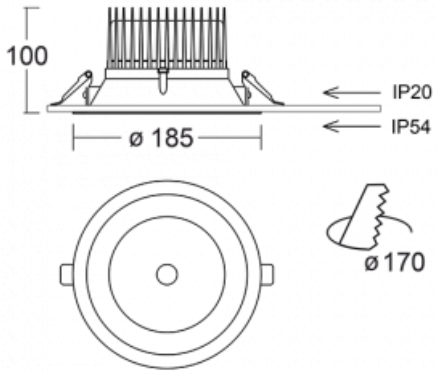

Luminaire

Ture

56-001L-10GHV/M/830, W +
00-00151M

It is a circular recessed luminaire of the downlight type with an excellent UGR index < 19 up to 3000 lm, which means that the luminaire does not dazzle. The luminaire is suitable for offices, meeting rooms and, thanks to special sources, also for showrooms. RealWhite highlights the white, StrongColour highlights the selected colour, and RealColour emphasizes the colour of the object. With Tunable White you can set the colour temperature according to the time of day. With the help of these sources, the illuminated objects will look even more attractive. The IP54 class means high level of protection against the penetration of water and foreign matter. Thus, you can use this luminaire even in a demanding environment, such as a wellness centre. Its efficacy is up to 118 lm/W. Ture is available in three versions – a small luminaire with a diameter of 145 mm, a medium luminaire with a diameter of 185 mm and the largest luminaire with a diameter of 226 mm.

Type of installation	Recessed
Light distribution	Direct
Luminaire shape	Circular
Colour of the luminaires	White
Material	Aluminium
Lifetime	L80/B20 50 000 hours
Warranty	5 years
Description of luminaires	Luminaire recessed
Dimensions	∅ 185 mm × 100 mm
Weight	0.6 kg
Type of optical system	Plain aluminium reflector
Luminous flux*	1240 lm
Colour Temperature	3000 K warm white
Luminous efficacy	129 lm/W
MacAdam Light source	3
Colour rendering index	80
UGR max. X=4H Y=8H, ρ=70,50,20	10.4

Technical drawing

Luminaire power input* 9.6 W

Connection of the luminaires ON/OFF + 1h emergency

Electrical voltage 220-240V

Frequency 50/60Hz

☐ CE IP 54

* $\pm 10\%$

Curve