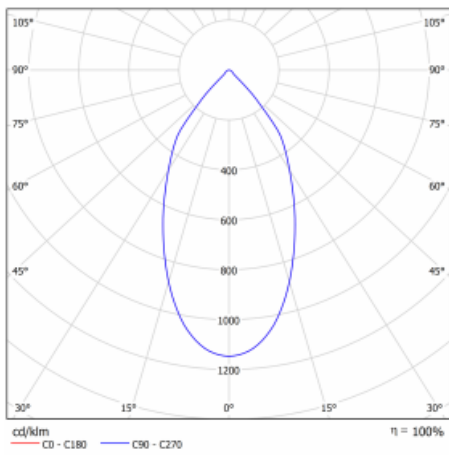

|  |                                      |
|--|--------------------------------------|
| Type of installation                   | Recessed                             |
| Light distribution                     | Direct                               |
| Luminaire shape                        | Circular                             |
| Colour of the luminaires               | White                                |
| Material                               | Aluminium                            |
| Lifetime                               | L80/B20 50 000 hours                 |
| Warranty                               | 5 years                              |
| Description of luminaires              | Luminaire recessed                   |
| Dimensions                             | $\varnothing$ 185 mm $\times$ 100 mm |
| Weight                                 | 0.6 kg                               |
| Type of optical system                 | Plain aluminium reflector            |
| Luminous flux*                         | 1240 lm                              |
| Colour Temperature                     | 3000 K warm white                    |
| Luminous efficacy                      | 129 lm/W                             |
| MacAdam Light source                   | 3                                    |
| Colour rendering index                 | 80                                   |
| UGR max. X=4H<br>Y=8H, $\rho=70,50,20$ | 10.4                                 |

## Curve