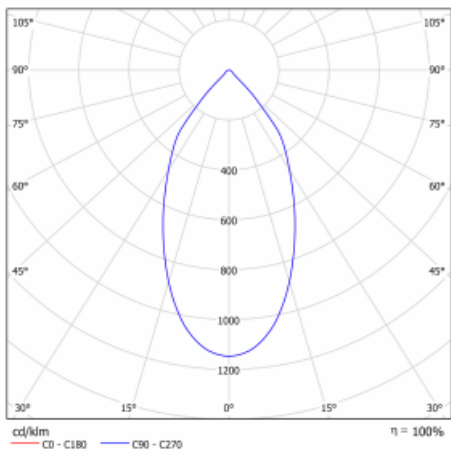

Luminaire

Ture

56-001L-10GHV/M/830, B +
00-00153MI

It is a circular recessed luminaire of the downlight type with an excellent UGR index < 19 up to 3000 lm, which means that the luminaire does not dazzle. The luminaire is suitable for offices, meeting rooms and, thanks to special sources, also for showrooms. RealWhite highlights the white, StrongColour highlights the selected colour, and RealColour emphasizes the colour of the object. With Tunable White you can set the colour temperature according to the time of day. With the help of these sources, the illuminated objects will look even more attractive. The IP54 class means high level of protection against the penetration of water and foreign matter. Thus, you can use this luminaire even in a demanding environment, such as a wellness centre. Its efficacy is up to 118 lm/W. Ture is available in three versions – a small luminaire with a diameter of 145 mm, a medium luminaire with a diameter of 185 mm and the largest luminaire with a diameter of 226 mm.

Type of installation	Recessed
Light distribution	Direct
Luminaire shape	Circular
Colour of the luminaires	Black
Material	Aluminium
Lifetime	L80/B20 50 000 hours
Warranty	5 years
Description of luminaires	Luminaire recessed
Dimensions	∅ 185 mm × 100 mm
Type of optical system	Plain aluminium reflector
Luminous flux*	2500 lm
Colour Temperature	3000 K warm white
Luminous efficacy	102 lm/W
MacAdam Light source	3
Colour rendering index	80
Luminaire power input*	24.5 W
Connection of the luminaires	ON/OFF + 1h emergency
Electrical voltage	220-240V
Frequency	50/60Hz

 **CE IP 54**

*±10 %

Technical drawing

Curve

Downloads

Installation instructions

Photos