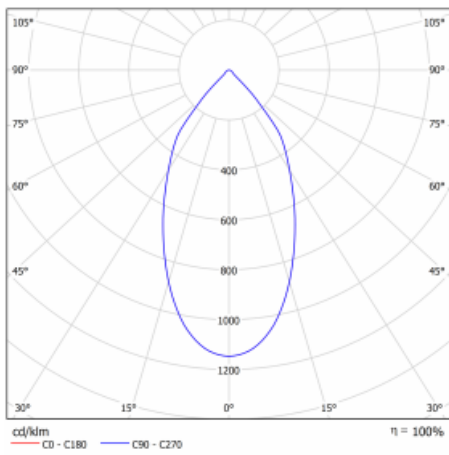

Technical drawing

Curve