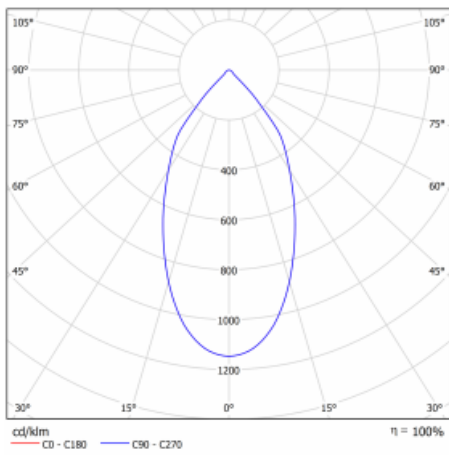

Luminaire

Ture

56-001L-10GHV/M/830, B +
00-00153M3

It is a circular recessed luminaire of the downlight type with an excellent UGR index < 19 up to 3000 lm, which means that the luminaire does not dazzle. The luminaire is suitable for offices, meeting rooms and, thanks to special sources, also for showrooms. RealWhite highlights the white, StrongColour highlights the selected colour, and RealColour emphasizes the colour of the object. With Tunable White you can set the colour temperature according to the time of day. With the help of these sources, the illuminated objects will look even more attractive. The IP54 class means high level of protection against the penetration of water and foreign matter. Thus, you can use this luminaire even in a demanding environment, such as a wellness centre. Its efficacy is up to 118 lm/W. Ture is available in three versions – a small luminaire with a diameter of 145 mm, a medium luminaire with a diameter of 185 mm and the largest luminaire with a diameter of 226 mm.

Type of installation	Recessed
Light distribution	Direct
Luminaire shape	Circular
Colour of the luminaires	Black
Material	Aluminium
Lifetime	L80/B20 50 000 hours
Warranty	5 years
Description of luminaires	Luminaire recessed
Dimensions	ø 185 mm × 100 mm
Type of optical system	Plain aluminium reflector
Luminous flux*	2500 lm
Colour Temperature	3000 K warm white
Luminous efficacy	102 lm/W
MacAdam Light source	3
Colour rendering index	80
Luminaire power input*	24.5 W
Connection of the luminaires	ON/OFF + 3h emergency
Electrical voltage	220-240V
Frequency	50/60Hz

 **CE IP 54**

*±10 %

Technical drawing

Curve

Downloads

Installation instructions

Photos