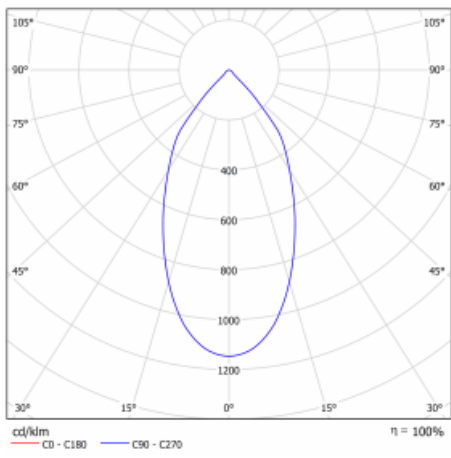

Luminaire

Ture

56-001L-10GHV/M/830, B +
00-00152M3

It is a circular recessed luminaire of the downlight type with an excellent UGR index < 19 up to 3000 lm, which means that the luminaire does not dazzle. The luminaire is suitable for offices, meeting rooms and, thanks to special sources, also for showrooms. RealWhite highlights the white, StrongColour highlights the selected colour, and RealColour emphasizes the colour of the object. With Tunable White you can set the colour temperature according to the time of day. With the help of these sources, the illuminated objects will look even more attractive. The IP54 class means high level of protection against the penetration of water and foreign matter. Thus, you can use this luminaire even in a demanding environment, such as a wellness centre. Its efficacy is up to 118 lm/W. Ture is available in three versions – a small luminaire with a diameter of 145 mm, a medium luminaire with a diameter of 185 mm and the largest luminaire with a diameter of 226 mm.

Type of installation	Recessed
Light distribution	Direct
Luminaire shape	Circular
Colour of the luminaires	Black
Material	Aluminium
Lifetime	L80/B20 50 000 hours
Warranty	5 years
Description of luminaires	Luminaire recessed
Dimensions	ø 185 mm × 100 mm
DIR optical system	Plain aluminium reflector
Luminous flux*	1980 lm
Colour Temperature	3000 K warm white
Luminous efficacy	110 lm/W
MacAdam Light source	3
Colour rendering index	80
Luminaire power input*	18 W
Connection of the luminaires	ON/OFF + 3h emergency
Electrical voltage	220-240V
Frequency	50/60Hz

 **CE IP 54**

*±10 %

Technical drawing

Curve

Downloads

Installation instructions

Photos