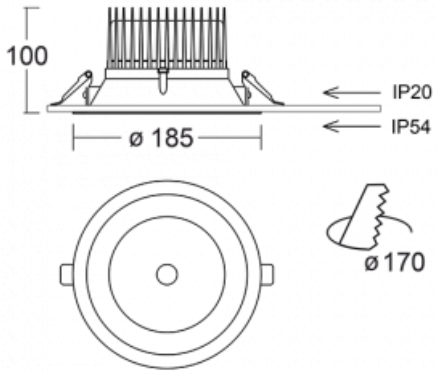

Luminaire

Ture

56-001L-10GHV/M/830, B +
00-00151M

It is a circular recessed luminaire of the downlight type with an excellent UGR index < 19 up to 3000 lm, which means that the luminaire does not dazzle. The luminaire is suitable for offices, meeting rooms and, thanks to special sources, also for showrooms. RealWhite highlights the white, StrongColour highlights the selected colour, and RealColour emphasizes the colour of the object. With Tunable White you can set the colour temperature according to the time of day. With the help of these sources, the illuminated objects will look even more attractive. The IP54 class means high level of protection against the penetration of water and foreign matter. Thus, you can use this luminaire even in a demanding environment, such as a wellness centre. Its efficacy is up to 118 lm/W. Ture is available in three versions – a small luminaire with a diameter of 145 mm, a medium luminaire with a diameter of 185 mm and the largest luminaire with a diameter of 226 mm.

| | |
|------------------------------|---------------------------|
| Type of installation | Recessed |
| Light distribution | Direct |
| Luminaire shape | Circular |
| Colour of the luminaires | Black |
| Material | Aluminium |
| Lifetime | L80/B20 50 000 hours |
| Warranty | 5 years |
| Description of luminaires | Luminaire recessed |
| Dimensions | ∅ 185 mm × 100 mm |
| Type of optical system | Plain aluminium reflector |
| Luminous flux* | 1170 lm |
| Colour Temperature | 3000 K warm white |
| Luminous efficacy | 122 lm/W |
| MacAdam Light source | 3 |
| Colour rendering index | 80 |
| Luminaire power input* | 9.6 W |
| Connection of the luminaires | ON/OFF + 1h emergency |
| Electrical voltage | 220-240V |
| Frequency | 50/60Hz |

 **CE IP 54**

*±10 %

Technical drawing

Curve

Downloads

Installation instructions

Photos