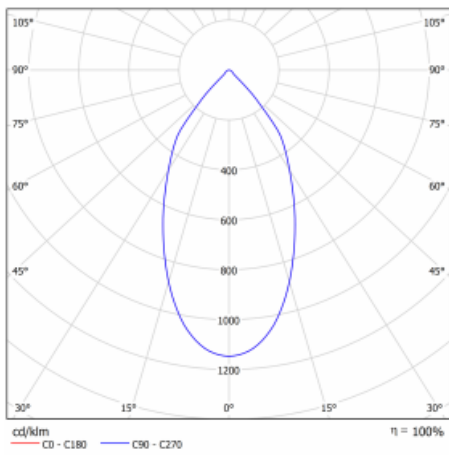

Luminaire

Ture

56-001L-10GHV/M/830, B +
00-00151M

It is a circular recessed luminaire of the downlight type with an excellent UGR index < 19 up to 3000 lm, which means that the luminaire does not dazzle. The luminaire is suitable for offices, meeting rooms and, thanks to special sources, also for showrooms. RealWhite highlights the white, StrongColour highlights the selected colour, and RealColour emphasizes the colour of the object. With Tunable White you can set the colour temperature according to the time of day. With the help of these sources, the illuminated objects will look even more attractive. The IP54 class means high level of protection against the penetration of water and foreign matter. Thus, you can use this luminaire even in a demanding environment, such as a wellness centre. Its efficacy is up to 118 lm/W. Ture is available in three versions – a small luminaire with a diameter of 145 mm, a medium luminaire with a diameter of 185 mm and the largest luminaire with a diameter of 226 mm.

| | |
|------------------------------|---------------------------|
| Type of installation | Recessed |
| Light distribution | Direct |
| Luminaire shape | Circular |
| Colour of the luminaires | Black |
| Material | Aluminium |
| Lifetime | L80/B20 50 000 hours |
| Warranty | 5 years |
| Description of luminaires | Luminaire recessed |
| Dimensions | ∅ 185 mm × 100 mm |
| Type of optical system | Plain aluminium reflector |
| Luminous flux* | 1170 lm |
| Colour Temperature | 3000 K warm white |
| Luminous efficacy | 122 lm/W |
| MacAdam Light source | 3 |
| Colour rendering index | 80 |
| Luminaire power input* | 9.6 W |
| Connection of the luminaires | ON/OFF + 1h emergency |
| Electrical voltage | 220-240V |
| Frequency | 50/60Hz |

 **CE IP 54**

*±10 %

Technical drawing

Curve

Downloads

Installation instructions

Photos