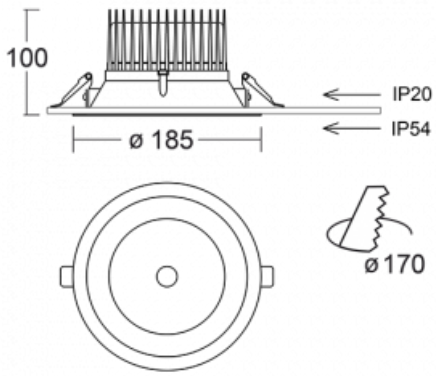

# Ture

56-001L-10GHV/840, W +  
00-00155DI

It is a circular recessed luminaire of the downlight type with an excellent UGR index <math><19</math> up to 3000 lm, which means that the luminaire does not dazzle. The luminaire is suitable for offices, meeting rooms and, thanks to special sources, also for showrooms. RealWhite highlights the white, StrongColour highlights the selected colour, and RealColour emphasizes the colour of the object. With Tunable White you can set the colour temperature according to the time of day. With the help of these sources, the illuminated objects will look even more attractive. The IP54 class means high level of protection against the penetration of water and foreign matter. Thus, you can use this luminaire even in a demanding environment, such as a wellness centre. Its efficacy is up to 118 lm/W. Ture is available in three versions – a small luminaire with a diameter of 145 mm, a medium luminaire with a diameter of 185 mm and the largest luminaire with a diameter of 226 mm.

Type of installation	Recessed
Light distribution	Direct
Luminaire shape	Circular
Colour of the luminaires	White
Material	Aluminium
Lifetime	L80/B20 50 000 hours
Warranty	5 years
Description of luminaires	Luminaire recessed
Dimensions	ø 185 mm × 100 mm
Weight	0.72 kg
DIR optical system	Plain aluminium reflector
Luminous flux*	2810 lm
Colour Temperature	4000 K cool white
Luminous efficacy	115 lm/W
MacAdam Light source	3
Colour rendering index	80
UGR max. X=4H Y=8H, $\rho=70,50,20$	13.3

## Technical drawing

Luminaire power input\* 24.5 W

Connection of the luminaires DALI

Electrical voltage 220-240V

Frequency 50/60Hz

☐ CE IP 54

\* $\pm 10\%$