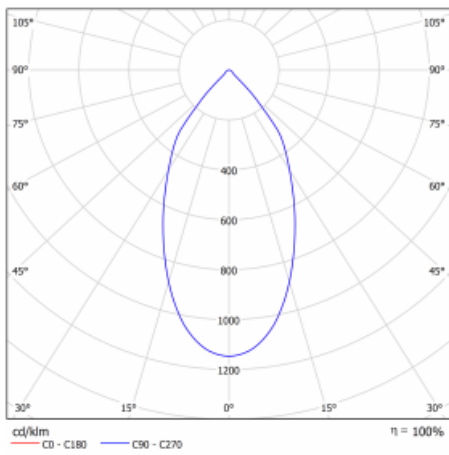

Luminaire

Ture

56-001L-10GHV/840, W +
00-00155DI

It is a circular recessed luminaire of the downlight type with an excellent UGR index < 19 up to 3000 lm, which means that the luminaire does not dazzle. The luminaire is suitable for offices, meeting rooms and, thanks to special sources, also for showrooms. RealWhite highlights the white, StrongColour highlights the selected colour, and RealColour emphasizes the colour of the object. With Tunable White you can set the colour temperature according to the time of day. With the help of these sources, the illuminated objects will look even more attractive. The IP54 class means high level of protection against the penetration of water and foreign matter. Thus, you can use this luminaire even in a demanding environment, such as a wellness centre. Its efficacy is up to 118 lm/W. Ture is available in three versions – a small luminaire with a diameter of 145 mm, a medium luminaire with a diameter of 185 mm and the largest luminaire with a diameter of 226 mm.

Type of installation	Recessed
Light distribution	Direct
Luminaire shape	Circular
Colour of the luminaires	White
Material	Aluminium
Lifetime	L80/B20 50 000 hours
Warranty	5 years
Description of luminaires	Luminaire recessed
Dimensions	ø 185 mm × 100 mm
Weight	0.72 kg

Type of optical system	Plain aluminium reflector
Luminous flux*	2810 lm
Colour Temperature	4000 K cool white
Luminous efficacy	115 lm/W
MacAdam Light source	3
Colour rendering index	80
UGR max. X=4H Y=8H, ρ=70,50,20	13.3

Technical drawing

Luminaire power input* 24.5 W

Connection of the luminaires DALI

Electrical voltage 220-240V

Frequency 50/60Hz

☐ CE IP 54

* $\pm 10\%$

Curve