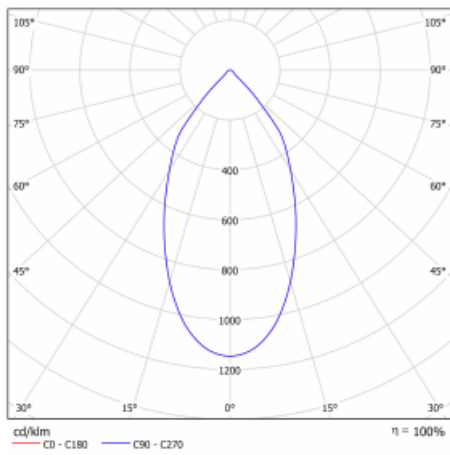

Luminaire

Ture

56-001L-10GHV/840, W +
00-00153EI

It is a circular recessed luminaire of the downlight type with an excellent UGR index < 19 up to 3000 lm, which means that the luminaire does not dazzle. The luminaire is suitable for offices, meeting rooms and, thanks to special sources, also for showrooms. RealWhite highlights the white, StrongColour highlights the selected colour, and RealColour emphasizes the colour of the object. With Tunable White you can set the colour temperature according to the time of day. With the help of these sources, the illuminated objects will look even more attractive. The IP54 class means high level of protection against the penetration of water and foreign matter. Thus, you can use this luminaire even in a demanding environment, such as a wellness centre. Its efficacy is up to 118 lm/W. Ture is available in three versions – a small luminaire with a diameter of 145 mm, a medium luminaire with a diameter of 185 mm and the largest luminaire with a diameter of 226 mm.

Type of installation	Recessed
Light distribution	Direct
Luminaire shape	Circular
Colour of the luminaires	White
Material	Aluminium
Lifetime	L80/B20 50 000 hours
Warranty	5 years
Description of luminaires	Luminaire recessed
Dimensions	ø 185 mm × 100 mm
Weight	0.72 kg
Type of optical system	Plain aluminium reflector
Luminous flux*	2810 lm
Colour Temperature	4000 K cool white
Luminous efficacy	115 lm/W
MacAdam Light source	3
Colour rendering index	80
UGR max. X=4H Y=8H, ρ=70,50,20	13.3

Technical drawing

Luminaire power input* 24.5 W

Connection of the luminaires ON/OFF multiwatt

Electrical voltage 220-240V

Frequency 50/60Hz

 **CE** IP 54

* $\pm 10\%$

Curve