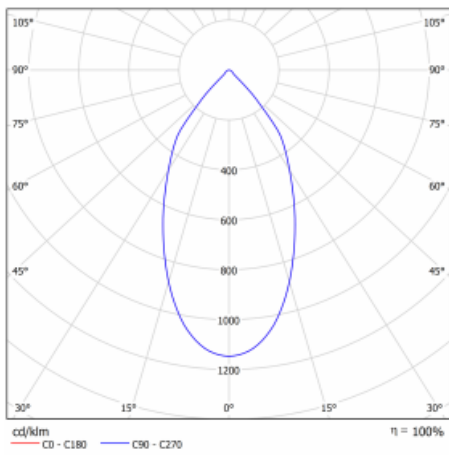

Luminaire

Ture

56-001L-10GHV/840, W +
00-00151E

It is a circular recessed luminaire of the downlight type with an excellent UGR index <math><19</math> up to 3000 lm, which means that the luminaire does not dazzle. The luminaire is suitable for offices, meeting rooms and, thanks to special sources, also for showrooms. RealWhite highlights the white, StrongColour highlights the selected colour, and RealColour emphasizes the colour of the object. With Tunable White you can set the colour temperature according to the time of day. With the help of these sources, the illuminated objects will look even more attractive. The IP54 class means high level of protection against the penetration of water and foreign matter. Thus, you can use this luminaire even in a demanding environment, such as a wellness centre. Its efficacy is up to 118 lm/W. Ture is available in three versions – a small luminaire with a diameter of 145 mm, a medium luminaire with a diameter of 185 mm and the largest luminaire with a diameter of 226 mm.

Type of installation	Recessed
Light distribution	Direct
Luminaire shape	Circular
Colour of the luminaires	White
Material	Aluminium
Lifetime	L80/B20 50 000 hours
Warranty	5 years
Description of luminaires	Luminaire recessed
Dimensions	ø 185 mm × 100 mm
Weight	0.72 kg
DIR optical system	Plain aluminium reflector
Luminous flux*	1310 lm
Colour Temperature	4000 K cool white
Luminous efficacy	136 lm/W
MacAdam Light source	3
Colour rendering index	80
UGR max. X=4H Y=8H, $\rho=70,50,20$	10.6

Technical drawing

Luminaire power input*	9.6 W
Connection of the luminaires	ON/OFF
Electrical voltage	220-240V
Frequency	50/60Hz

☐ CE IP 54

* $\pm 10\%$

Curve

Downloads

Installation instructions

Photos