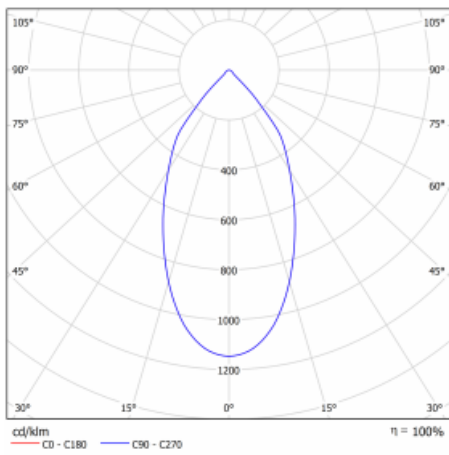

Luminaire

Ture

56-001L-10GHV/840, W +
00-00151E

It is a circular recessed luminaire of the downlight type with an excellent UGR index < 19 up to 3000 lm, which means that the luminaire does not dazzle. The luminaire is suitable for offices, meeting rooms and, thanks to special sources, also for showrooms. RealWhite highlights the white, StrongColour highlights the selected colour, and RealColour emphasizes the colour of the object. With Tunable White you can set the colour temperature according to the time of day. With the help of these sources, the illuminated objects will look even more attractive. The IP54 class means high level of protection against the penetration of water and foreign matter. Thus, you can use this luminaire even in a demanding environment, such as a wellness centre. Its efficacy is up to 118 lm/W. Ture is available in three versions – a small luminaire with a diameter of 145 mm, a medium luminaire with a diameter of 185 mm and the largest luminaire with a diameter of 226 mm.

Type of installation	Recessed
Light distribution	Direct
Luminaire shape	Circular
Colour of the luminaires	White
Material	Aluminium
Lifetime	L80/B20 50 000 hours
Warranty	5 years
Description of luminaires	Luminaire recessed
Dimensions	ø 185 mm × 100 mm
Weight	0.72 kg
Type of optical system	Plain aluminium reflector
Luminous flux*	1310 lm
Colour Temperature	4000 K cool white
Luminous efficacy	136 lm/W
MacAdam Light source	3
Colour rendering index	80
UGR max. X=4H Y=8H, ρ=70,50,20	10.6

Technical drawing

Luminaire power input*	9.6 W
Connection of the luminaires	ON/OFF
Electrical voltage	220-240V
Frequency	50/60Hz

☐ CE IP 54

* $\pm 10\%$

Curve

Downloads

Installation instructions

Photos