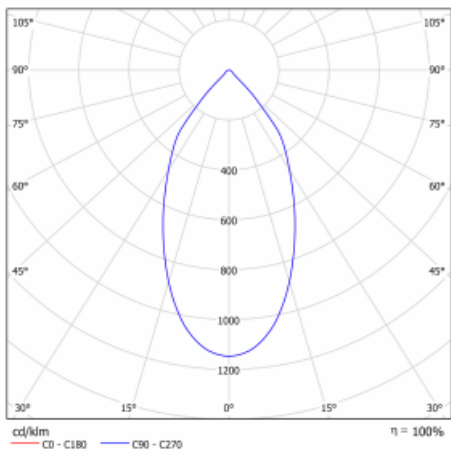

Luminaire

Ture

56-001L-10GHV/840, B +
00-00152E

It is a circular recessed luminaire of the downlight type with an excellent UGR index < 19 up to 3000 lm, which means that the luminaire does not dazzle. The luminaire is suitable for offices, meeting rooms and, thanks to special sources, also for showrooms. RealWhite highlights the white, StrongColour highlights the selected colour, and RealColour emphasizes the colour of the object. With Tunable White you can set the colour temperature according to the time of day. With the help of these sources, the illuminated objects will look even more attractive. The IP54 class means high level of protection against the penetration of water and foreign matter. Thus, you can use this luminaire even in a demanding environment, such as a wellness centre. Its efficacy is up to 118 lm/W. Ture is available in three versions – a small luminaire with a diameter of 145 mm, a medium luminaire with a diameter of 185 mm and the largest luminaire with a diameter of 226 mm.

Type of installation	Recessed
Light distribution	Direct
Luminaire shape	Circular
Colour of the luminaires	Black
Material	Aluminium
Lifetime	L80/B20 50 000 hours
Warranty	5 years
Description of luminaires	Luminaire recessed
Dimensions	∅ 185 mm × 100 mm
Type of optical system	Plain aluminium reflector
Luminous flux*	2080 lm
Colour Temperature	4000 K cool white
Luminous efficacy	116 lm/W
MacAdam Light source	3
Colour rendering index	80
Luminaire power input*	18 W
Connection of the luminaires	ON/OFF
Electrical voltage	220-240V
Frequency	50/60Hz

 **CE IP 54**

*±10 %

Technical drawing

Curve

Downloads

Installation instructions

Photos