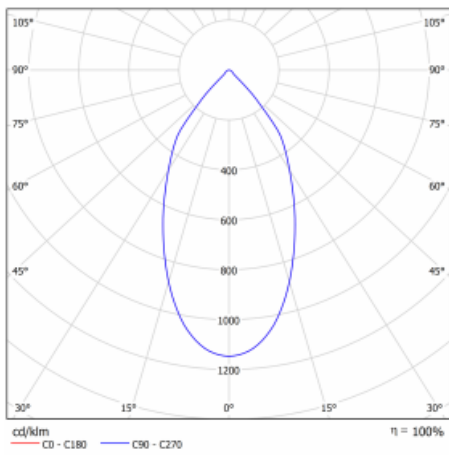

Type of installation	Recessed
Light distribution	Direct
Luminaire shape	Circular
Colour of the luminaires	White
Material	Aluminium
Lifetime	L80/B20 50 000 hours
Warranty	5 years
Description of luminaires	Luminaire recessed
Dimensions	∅ 185 mm × 100 mm
Weight	0.64 kg
Type of optical system	Plain aluminium reflector
Luminous flux*	2670 lm
Colour Temperature	3000 K warm white
Luminous efficacy	109 lm/W
MacAdam Light source	3
Colour rendering index	80
UGR max. X=4H Y=8H, ρ=70,50,20	13.3

## Technical drawing

Luminaire power input\* 24.5 W

Connection of the luminaires DALI

Electrical voltage 220-240V

Frequency 50/60Hz

☐ CE IP 54

\* $\pm 10\%$

## Curve