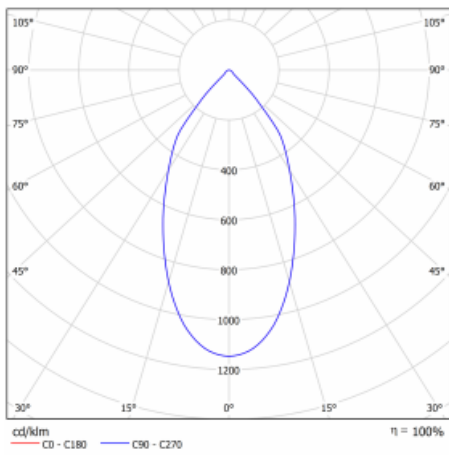

Luminaire

Ture

56-001L-10GHV/830, W +
00-00153E

It is a circular recessed luminaire of the downlight type with an excellent UGR index < 19 up to 3000 lm, which means that the luminaire does not dazzle. The luminaire is suitable for offices, meeting rooms and, thanks to special sources, also for showrooms. RealWhite highlights the white, StrongColour highlights the selected colour, and RealColour emphasizes the colour of the object. With Tunable White you can set the colour temperature according to the time of day. With the help of these sources, the illuminated objects will look even more attractive. The IP54 class means high level of protection against the penetration of water and foreign matter. Thus, you can use this luminaire even in a demanding environment, such as a wellness centre. Its efficacy is up to 118 lm/W. Ture is available in three versions – a small luminaire with a diameter of 145 mm, a medium luminaire with a diameter of 185 mm and the largest luminaire with a diameter of 226 mm.

Type of installation	Recessed
Light distribution	Direct
Luminaire shape	Circular
Colour of the luminaires	White
Material	Aluminium
Lifetime	L80/B20 50 000 hours
Warranty	5 years
Description of luminaires	Luminaire recessed
Dimensions	ø 185 mm × 100 mm
Weight	0.64 kg
Type of optical system	Plain aluminium reflector
Luminous flux*	2670 lm
Colour Temperature	3000 K warm white
Luminous efficacy	109 lm/W
MacAdam Light source	3
Colour rendering index	80
UGR max. X=4H Y=8H, ρ=70,50,20	13.1

Technical drawing

Luminaire power input* 24.5 W

Connection of the luminaires ON/OFF

Electrical voltage 220-240V

Frequency 50/60Hz

☐ CE IP 54

* $\pm 10\%$

Curve