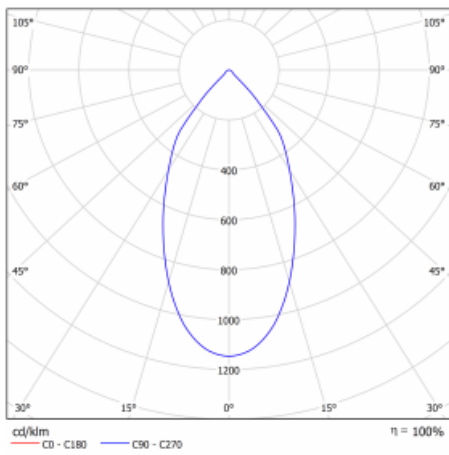

Luminaire

Ture

56-001L-10GHV/830, W +
00-00152E

It is a circular recessed luminaire of the downlight type with an excellent UGR index < 19 up to 3000 lm, which means that the luminaire does not dazzle. The luminaire is suitable for offices, meeting rooms and, thanks to special sources, also for showrooms. RealWhite highlights the white, StrongColour highlights the selected colour, and RealColour emphasizes the colour of the object. With Tunable White you can set the colour temperature according to the time of day. With the help of these sources, the illuminated objects will look even more attractive. The IP54 class means high level of protection against the penetration of water and foreign matter. Thus, you can use this luminaire even in a demanding environment, such as a wellness centre. Its efficacy is up to 118 lm/W. Ture is available in three versions – a small luminaire with a diameter of 145 mm, a medium luminaire with a diameter of 185 mm and the largest luminaire with a diameter of 226 mm.

Type of installation	Recessed
Light distribution	Direct
Luminaire shape	Circular
Colour of the luminaires	White
Material	Aluminium
Lifetime	L80/B20 50 000 hours
Warranty	5 years
Description of luminaires	Luminaire recessed
Dimensions	ø 185 mm × 100 mm
Weight	0.64 kg
Type of optical system	Plain aluminium reflector
Luminous flux*	2110 lm
Colour Temperature	3000 K warm white
Luminous efficacy	117 lm/W
MacAdam Light source	3
Colour rendering index	80
UGR max. X=4H Y=8H, ρ=70,50,20	12.3

Technical drawing

Luminaire power input* 18 W

Connection of the luminaires ON/OFF

Electrical voltage 220-240V

Frequency 50/60Hz

☐ CE IP 54

* $\pm 10\%$

Curve