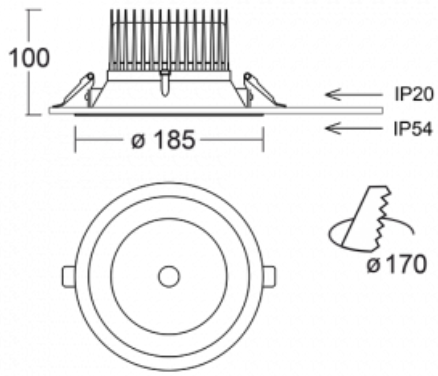

Luminaire

Ture

56-001L-10GHV/830, W +
00-00151E

It is a circular recessed luminaire of the downlight type with an excellent UGR index < 19 up to 3000 lm, which means that the luminaire does not dazzle. The luminaire is suitable for offices, meeting rooms and, thanks to special sources, also for showrooms. RealWhite highlights the white, StrongColour highlights the selected colour, and RealColour emphasizes the colour of the object. With Tunable White you can set the colour temperature according to the time of day. With the help of these sources, the illuminated objects will look even more attractive. The IP54 class means high level of protection against the penetration of water and foreign matter. Thus, you can use this luminaire even in a demanding environment, such as a wellness centre. Its efficacy is up to 118 lm/W. Ture is available in three versions – a small luminaire with a diameter of 145 mm, a medium luminaire with a diameter of 185 mm and the largest luminaire with a diameter of 226 mm.

Type of installation	Recessed
Light distribution	Direct
Luminaire shape	Circular
Colour of the luminaires	White
Material	Aluminium
Lifetime	L80/B20 50 000 hours
Warranty	5 years
Description of luminaires	Luminaire recessed
Dimensions	ø 185 mm × 100 mm
Weight	0.64 kg
Type of optical system	Plain aluminium reflector
Luminous flux*	1240 lm
Colour Temperature	3000 K warm white
Luminous efficacy	129 lm/W
MacAdam Light source	3
Colour rendering index	80
UGR max. X=4H Y=8H, ρ=70,50,20	10.4

Technical drawing

Luminaire power input* 9.6 W

Connection of the luminaires ON/OFF

Electrical voltage 220-240V

Frequency 50/60Hz

☐ CE IP 54

* $\pm 10\%$

Curve