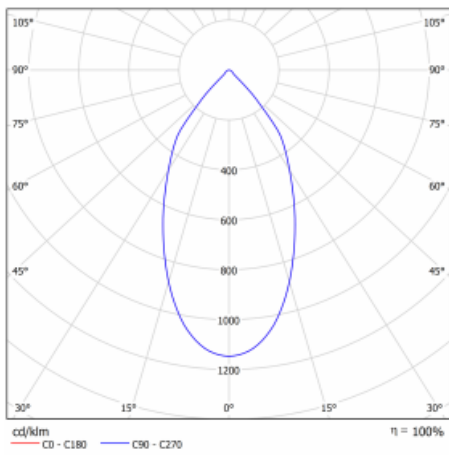

Luminaire

Ture

56-001L-10GHV/830, W +
00-00151E

It is a circular recessed luminaire of the downlight type with an excellent UGR index <math><19</math> up to 3000 lm, which means that the luminaire does not dazzle. The luminaire is suitable for offices, meeting rooms and, thanks to special sources, also for showrooms. RealWhite highlights the white, StrongColour highlights the selected colour, and RealColour emphasizes the colour of the object. With Tunable White you can set the colour temperature according to the time of day. With the help of these sources, the illuminated objects will look even more attractive. The IP54 class means high level of protection against the penetration of water and foreign matter. Thus, you can use this luminaire even in a demanding environment, such as a wellness centre. Its efficacy is up to 118 lm/W. Ture is available in three versions – a small luminaire with a diameter of 145 mm, a medium luminaire with a diameter of 185 mm and the largest luminaire with a diameter of 226 mm.

Type of installation	Recessed
Light distribution	Direct
Luminaire shape	Circular
Colour of the luminaires	White
Material	Aluminium
Lifetime	L80/B20 50 000 hours
Warranty	5 years
Description of luminaires	Luminaire recessed
Dimensions	\varnothing 185 mm \times 100 mm
Weight	0.64 kg
DIR optical system	Plain aluminium reflector
Luminous flux*	1240 lm
Colour Temperature	3000 K warm white
Luminous efficacy	129 lm/W
MacAdam Light source	3
Colour rendering index	80
UGR max. X=4H Y=8H, ρ =70,50,20	10.4

Technical drawing

Luminaire power input*	9.6 W
Connection of the luminaires	ON/OFF
Electrical voltage	220-240V
Frequency	50/60Hz

☐ CE IP 54

* $\pm 10\%$

Curve

Downloads

Installation instructions

Photos