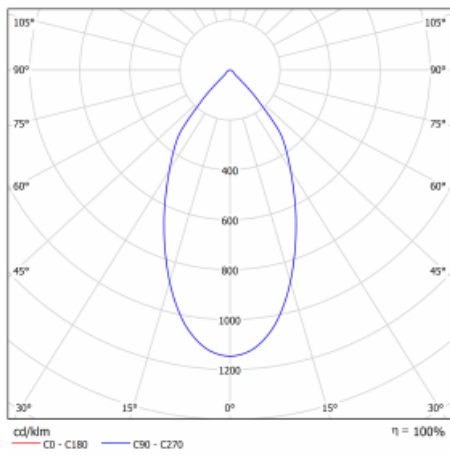

Luminaire

Ture

56-001L-10GHV/830, W +
00-00151E

It is a circular recessed luminaire of the downlight type with an excellent UGR index < 19 up to 3000 lm, which means that the luminaire does not dazzle. The luminaire is suitable for offices, meeting rooms and, thanks to special sources, also for showrooms. RealWhite highlights the white, StrongColour highlights the selected colour, and RealColour emphasizes the colour of the object. With Tunable White you can set the colour temperature according to the time of day. With the help of these sources, the illuminated objects will look even more attractive. The IP54 class means high level of protection against the penetration of water and foreign matter. Thus, you can use this luminaire even in a demanding environment, such as a wellness centre. Its efficacy is up to 118 lm/W. Ture is available in three versions – a small luminaire with a diameter of 145 mm, a medium luminaire with a diameter of 185 mm and the largest luminaire with a diameter of 226 mm.

Type of installation	Recessed
Light distribution	Direct
Luminaire shape	Circular
Colour of the luminaires	White
Material	Aluminium
Lifetime	L80/B20 50 000 hours
Warranty	5 years
Description of luminaires	Luminaire recessed
Dimensions	ø 185 mm × 100 mm
Weight	0.64 kg
Type of optical system	Plain aluminium reflector
Luminous flux*	1240 lm
Colour Temperature	3000 K warm white
Luminous efficacy	129 lm/W
MacAdam Light source	3
Colour rendering index	80
UGR max. X=4H Y=8H, ρ=70,50,20	10.4

Technical drawing

Luminaire power input* 9.6 W

Connection of the luminaires ON/OFF

Electrical voltage 220-240V

Frequency 50/60Hz

☐ CE IP 54

* $\pm 10\%$

Curve