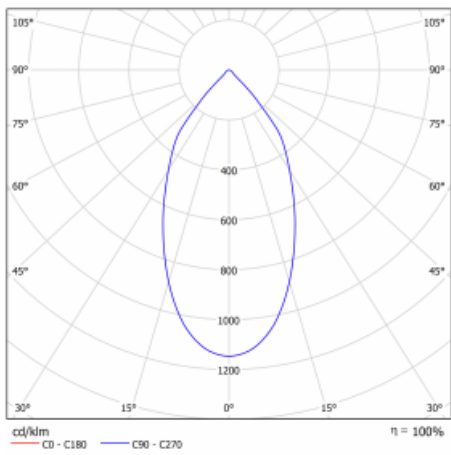

Luminaire

Ture

56-001L-10GHV/830, B +
00-00155DI

It is a circular recessed luminaire of the downlight type with an excellent UGR index <math><19</math> up to 3000 lm, which means that the luminaire does not dazzle. The luminaire is suitable for offices, meeting rooms and, thanks to special sources, also for showrooms. RealWhite highlights the white, StrongColour highlights the selected colour, and RealColour emphasizes the colour of the object. With Tunable White you can set the colour temperature according to the time of day. With the help of these sources, the illuminated objects will look even more attractive. The IP54 class means high level of protection against the penetration of water and foreign matter. Thus, you can use this luminaire even in a demanding environment, such as a wellness centre. Its efficacy is up to 118 lm/W. Ture is available in three versions – a small luminaire with a diameter of 145 mm, a medium luminaire with a diameter of 185 mm and the largest luminaire with a diameter of 226 mm.

Type of installation	Recessed
Light distribution	Direct
Luminaire shape	Circular
Colour of the luminaires	Black
Material	Aluminium
Lifetime	L80/B20 50 000 hours
Warranty	5 years
Description of luminaires	Luminaire recessed
Dimensions	\varnothing 185 mm \times 100 mm
DIR optical system	Plain aluminium reflector
Luminous flux*	2500 lm
Colour Temperature	3000 K warm white
Luminous efficacy	102 lm/W
MacAdam Light source	3
Colour rendering index	80
Luminaire power input*	24.5 W
Connection of the luminaires	DALI
Electrical voltage	220-240V
Frequency	50/60Hz

 **CE IP 54**

* \pm 10 %

Technical drawing

Curve

Downloads

Installation instructions

Photos