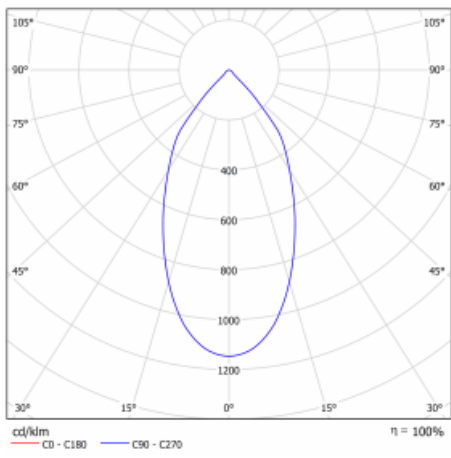

Luminaire

Ture

56-001L-10GHV/830, B +
00-00153EI

It is a circular recessed luminaire of the downlight type with an excellent UGR index < 19 up to 3000 lm, which means that the luminaire does not dazzle. The luminaire is suitable for offices, meeting rooms and, thanks to special sources, also for showrooms. RealWhite highlights the white, StrongColour highlights the selected colour, and RealColour emphasizes the colour of the object. With Tunable White you can set the colour temperature according to the time of day. With the help of these sources, the illuminated objects will look even more attractive. The IP54 class means high level of protection against the penetration of water and foreign matter. Thus, you can use this luminaire even in a demanding environment, such as a wellness centre. Its efficacy is up to 118 lm/W. Ture is available in three versions – a small luminaire with a diameter of 145 mm, a medium luminaire with a diameter of 185 mm and the largest luminaire with a diameter of 226 mm.

Type of installation	Recessed
Light distribution	Direct
Luminaire shape	Circular
Colour of the luminaires	Black
Material	Aluminium
Lifetime	L80/B20 50 000 hours
Warranty	5 years
Description of luminaires	Luminaire recessed
Dimensions	∅ 185 mm × 100 mm
Type of optical system	Plain aluminium reflector
Luminous flux*	2500 lm
Colour Temperature	3000 K warm white
Luminous efficacy	102 lm/W
MacAdam Light source	3
Colour rendering index	80
Luminaire power input*	24.5 W
Connection of the luminaires	ON/OFF multiwatt
Electrical voltage	220-240V
Frequency	50/60Hz

 **CE IP 54**

*±10 %

Technical drawing

Curve

Downloads

Installation instructions

Photos