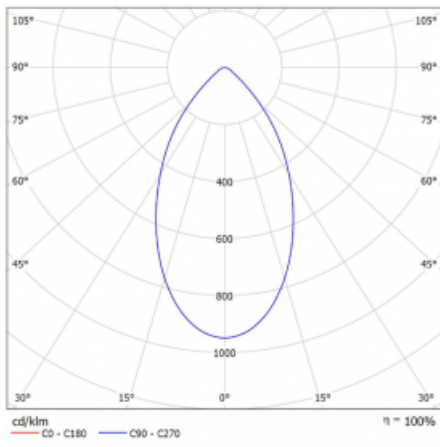

Technical drawing

Curve