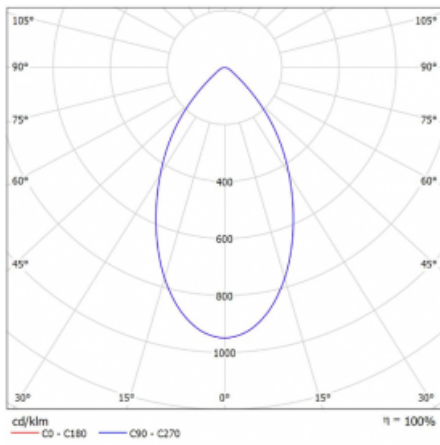

Luminaire

Ture

56-001K-10GHV/M/840, B +
00-00153MI

It is a circular recessed luminaire of the downlight type with an excellent UGR index < 19 up to 3000 lm, which means that the luminaire does not dazzle. The luminaire is suitable for offices, meeting rooms and, thanks to special sources, also for showrooms. RealWhite highlights the white, StrongColour highlights the selected colour, and RealColour emphasizes the colour of the object. With Tunable White you can set the colour temperature according to the time of day. With the help of these sources, the illuminated objects will look even more attractive. The IP54 class means high level of protection against the penetration of water and foreign matter. Thus, you can use this luminaire even in a demanding environment, such as a wellness centre. Its efficacy is up to 118 lm/W. Ture is available in three versions – a small luminaire with a diameter of 145 mm, a medium luminaire with a diameter of 185 mm and the largest luminaire with a diameter of 226 mm.

Type of installation	Recessed
Light distribution	Direct
Luminaire shape	Circular
Colour of the luminaires	Black
Material	Aluminium
Lifetime	L80/B20 50 000 hours
Warranty	2 years
Description of luminaires	Luminaire recessed
Dimensions	∅ 185 mm × 100 mm
DIR optical system	Opal diffuser
Luminous flux*	2420 lm
Colour Temperature	4000 K cool white
Luminous efficacy	99 lm/W
MacAdam Light source	3
Colour rendering index	80
Luminaire power input*	24.5 W
Connection of the luminaires	ON/OFF + 1h emergency
Electrical voltage	220-240V
Frequency	50/60Hz

 **CE IP 54**

*±10 %

Technical drawing

Curve

Downloads

Installation instructions

Photos