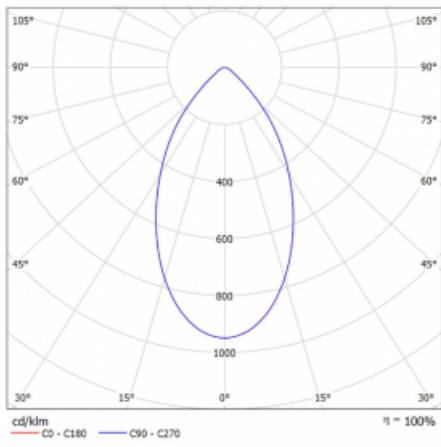

Luminaire

Ture

56-001K-10GHV/M/840, B +
00-00153M3

It is a circular recessed luminaire of the downlight type with an excellent UGR index < 19 up to 3000 lm, which means that the luminaire does not dazzle. The luminaire is suitable for offices, meeting rooms and, thanks to special sources, also for showrooms. RealWhite highlights the white, StrongColour highlights the selected colour, and RealColour emphasizes the colour of the object. With Tunable White you can set the colour temperature according to the time of day. With the help of these sources, the illuminated objects will look even more attractive. The IP54 class means high level of protection against the penetration of water and foreign matter. Thus, you can use this luminaire even in a demanding environment, such as a wellness centre. Its efficacy is up to 118 lm/W. Ture is available in three versions – a small luminaire with a diameter of 145 mm, a medium luminaire with a diameter of 185 mm and the largest luminaire with a diameter of 226 mm.

Type of installation	Recessed
Light distribution	Direct
Luminaire shape	Circular
Colour of the luminaires	Black
Material	Aluminium
Lifetime	L80/B20 50 000 hours
Warranty	5 years
Description of luminaires	Luminaire recessed
Dimensions	∅ 185 mm × 100 mm
DIR optical system	Opal diffuser
Luminous flux*	2420 lm
Colour Temperature	4000 K cool white
Luminous efficacy	99 lm/W
MacAdam Light source	3
Colour rendering index	80
Luminaire power input*	24.5 W
Connection of the luminaires	ON/OFF + 3h emergency
Electrical voltage	220-240V
Frequency	50/60Hz

 **CE IP 54**

*±10 %

Technical drawing

Curve

Downloads

Installation instructions

Photos