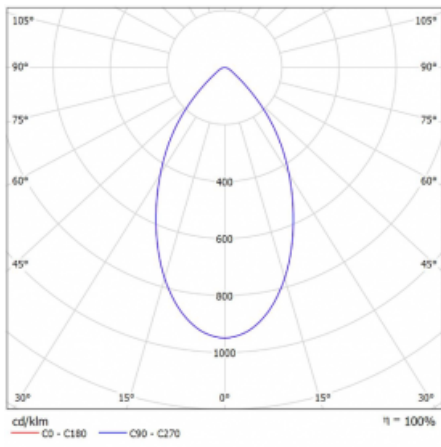

Luminaire

Ture

56-001K-10GHV/M/840, B +
00-00151M

It is a circular recessed luminaire of the downlight type with an excellent UGR index < 19 up to 3000 lm, which means that the luminaire does not dazzle. The luminaire is suitable for offices, meeting rooms and, thanks to special sources, also for showrooms. RealWhite highlights the white, StrongColour highlights the selected colour, and RealColour emphasizes the colour of the object. With Tunable White you can set the colour temperature according to the time of day. With the help of these sources, the illuminated objects will look even more attractive. The IP54 class means high level of protection against the penetration of water and foreign matter. Thus, you can use this luminaire even in a demanding environment, such as a wellness centre. Its efficacy is up to 118 lm/W. Ture is available in three versions – a small luminaire with a diameter of 145 mm, a medium luminaire with a diameter of 185 mm and the largest luminaire with a diameter of 226 mm.

Type of installation	Recessed
Light distribution	Direct
Luminaire shape	Circular
Colour of the luminaires	Black
Material	Aluminium
Lifetime	L80/B20 50 000 hours
Warranty	5 years
Description of luminaires	Luminaire recessed
Dimensions	∅ 185 mm × 100 mm
Type of optical system	Opal diffuser
Luminous flux*	1130 lm
Colour Temperature	4000 K cool white
Luminous efficacy	118 lm/W
MacAdam Light source	3
Colour rendering index	80
Luminaire power input*	9.6 W
Connection of the luminaires	ON/OFF + 1h emergency
Electrical voltage	220-240V
Frequency	50/60Hz

 **CE IP 54**

*±10 %

Technical drawing

Curve

Downloads

Installation instructions

Photos