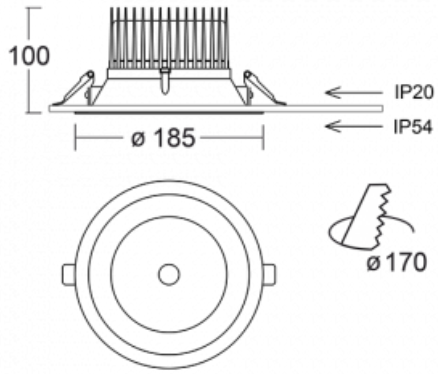

Technical drawing