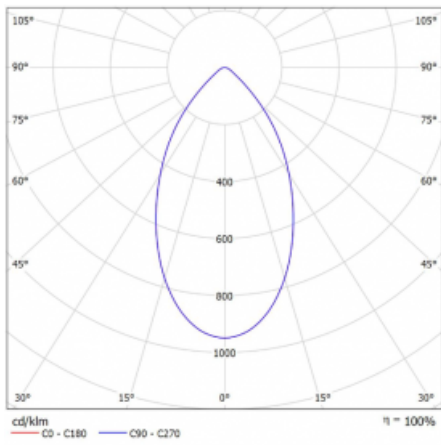

Luminaire

Ture

56-001K-10GHV/M/830, W +
00-00152M3

It is a circular recessed luminaire of the downlight type with an excellent UGR index < 19 up to 3000 lm, which means that the luminaire does not dazzle. The luminaire is suitable for offices, meeting rooms and, thanks to special sources, also for showrooms. RealWhite highlights the white, StrongColour highlights the selected colour, and RealColour emphasizes the colour of the object. With Tunable White you can set the colour temperature according to the time of day. With the help of these sources, the illuminated objects will look even more attractive. The IP54 class means high level of protection against the penetration of water and foreign matter. Thus, you can use this luminaire even in a demanding environment, such as a wellness centre. Its efficacy is up to 118 lm/W. Ture is available in three versions – a small luminaire with a diameter of 145 mm, a medium luminaire with a diameter of 185 mm and the largest luminaire with a diameter of 226 mm.

Type of installation	Recessed
Light distribution	Direct
Luminaire shape	Circular
Colour of the luminaires	White
Material	Aluminium
Lifetime	L80/B20 50 000 hours
Warranty	5 years
Description of luminaires	Luminaire recessed
Dimensions	ø 185 mm × 100 mm
Type of optical system	Opal diffuser
Luminous flux*	1980 lm
Colour Temperature	3000 K warm white
Luminous efficacy	110 lm/W
MacAdam Light source	3
Colour rendering index	80
UGR max. X=4H Y=8H, ρ=70,50,20	17.3
Luminaire power input*	18 W
Connection of the luminaires	ON/OFF + 3h emergency
Electrical voltage	220-240V
Frequency	50/60Hz

 **CE IP 54**

*±10 %

Technical drawing

Curve

Downloads

Installation instructions

Photos