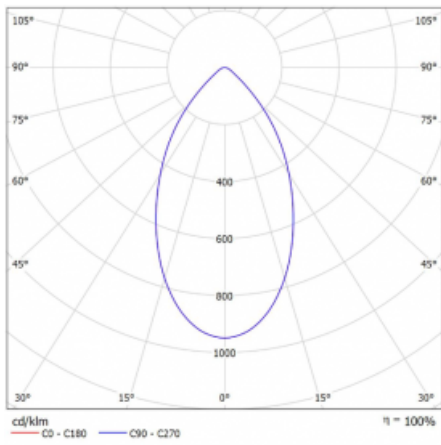

Luminaire

Ture

56-001K-10GHV/M/830, W +
00-00151M3

It is a circular recessed luminaire of the downlight type with an excellent UGR index < 19 up to 3000 lm, which means that the luminaire does not dazzle. The luminaire is suitable for offices, meeting rooms and, thanks to special sources, also for showrooms. RealWhite highlights the white, StrongColour highlights the selected colour, and RealColour emphasizes the colour of the object. With Tunable White you can set the colour temperature according to the time of day. With the help of these sources, the illuminated objects will look even more attractive. The IP54 class means high level of protection against the penetration of water and foreign matter. Thus, you can use this luminaire even in a demanding environment, such as a wellness centre. Its efficacy is up to 118 lm/W. Ture is available in three versions – a small luminaire with a diameter of 145 mm, a medium luminaire with a diameter of 185 mm and the largest luminaire with a diameter of 226 mm.

Type of installation	Recessed
Light distribution	Direct
Luminaire shape	Circular
Colour of the luminaires	White
Material	Aluminium
Lifetime	L80/B20 50 000 hours
Warranty	5 years
Description of luminaires	Luminaire recessed
Dimensions	ø 185 mm × 100 mm
Type of optical system	Opal diffuser
Luminous flux*	1170 lm
Colour Temperature	3000 K warm white
Luminous efficacy	122 lm/W
MacAdam Light source	3
Colour rendering index	80
UGR max. X=4H Y=8H, ρ=70,50,20	15.5
Luminaire power input*	9.6 W
Connection of the luminaires	ON/OFF + 3h emergency
Electrical voltage	220-240V
Frequency	50/60Hz

 **CE IP 54**

*±10 %

Technical drawing

Curve

Downloads

Installation instructions

Photos