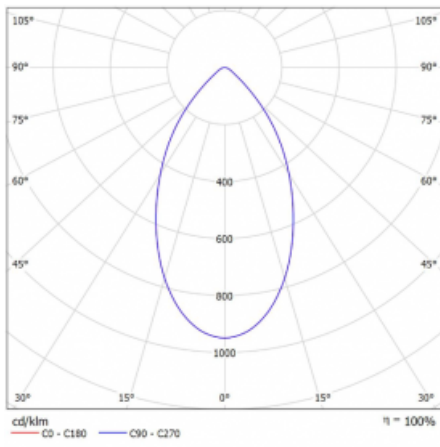

Luminaire

Ture

56-001K-10GHV/M/830, B +
00-00153MI

It is a circular recessed luminaire of the downlight type with an excellent UGR index < 19 up to 3000 lm, which means that the luminaire does not dazzle. The luminaire is suitable for offices, meeting rooms and, thanks to special sources, also for showrooms. RealWhite highlights the white, StrongColour highlights the selected colour, and RealColour emphasizes the colour of the object. With Tunable White you can set the colour temperature according to the time of day. With the help of these sources, the illuminated objects will look even more attractive. The IP54 class means high level of protection against the penetration of water and foreign matter. Thus, you can use this luminaire even in a demanding environment, such as a wellness centre. Its efficacy is up to 118 lm/W. Ture is available in three versions – a small luminaire with a diameter of 145 mm, a medium luminaire with a diameter of 185 mm and the largest luminaire with a diameter of 226 mm.

Type of installation	Recessed
Light distribution	Direct
Luminaire shape	Circular
Colour of the luminaires	Black
Material	Aluminium
Lifetime	L80/B20 50 000 hours
Warranty	5 years
Description of luminaires	Luminaire recessed
Dimensions	∅ 185 mm × 100 mm
Type of optical system	Opal diffuser
Luminous flux*	2300 lm
Colour Temperature	3000 K warm white
Luminous efficacy	94 lm/W
MacAdam Light source	3
Colour rendering index	80
Luminaire power input*	24.5 W
Connection of the luminaires	ON/OFF + 1h emergency
Electrical voltage	220-240V
Frequency	50/60Hz

 **CE IP 54**

*±10 %

Technical drawing

Curve

Downloads

Installation instructions

Photos