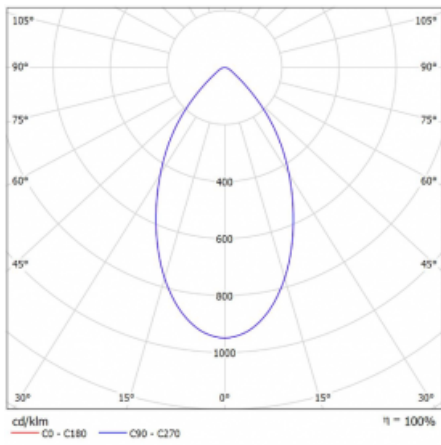

Luminaire

Ture

56-001K-10GHV/M/830, B +
00-00153MI

It is a circular recessed luminaire of the downlight type with an excellent UGR index < 19 up to 3000 lm, which means that the luminaire does not dazzle. The luminaire is suitable for offices, meeting rooms and, thanks to special sources, also for showrooms. RealWhite highlights the white, StrongColour highlights the selected colour, and RealColour emphasizes the colour of the object. With Tunable White you can set the colour temperature according to the time of day. With the help of these sources, the illuminated objects will look even more attractive. The IP54 class means high level of protection against the penetration of water and foreign matter. Thus, you can use this luminaire even in a demanding environment, such as a wellness centre. Its efficacy is up to 118 lm/W. Ture is available in three versions – a small luminaire with a diameter of 145 mm, a medium luminaire with a diameter of 185 mm and the largest luminaire with a diameter of 226 mm.

Type of installation	Recessed
Light distribution	Direct
Luminaire shape	Circular
Colour of the luminaires	Black
Material	Aluminium
Lifetime	L80/B20 50 000 hours
Warranty	2 years
Description of luminaires	Luminaire recessed
Dimensions	∅ 185 mm × 100 mm
DIR optical system	Opal diffuser
Luminous flux*	2300 lm
Colour Temperature	3000 K warm white
Luminous efficacy	94 lm/W
MacAdam Light source	3
Colour rendering index	80
Luminaire power input*	24.5 W
Connection of the luminaires	ON/OFF + 1h emergency
Electrical voltage	220-240V
Frequency	50/60Hz

 **CE IP 54**

*±10 %

Technical drawing

Curve

Downloads

Installation instructions

Photos