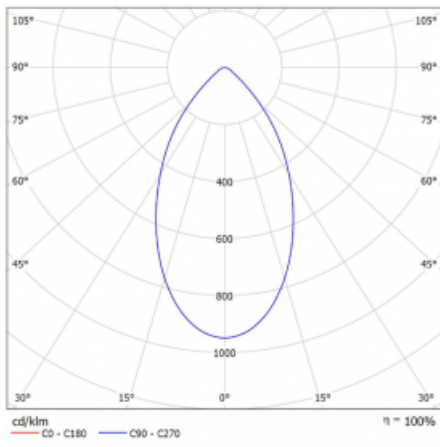

Luminaire

Ture

56-001K-10GHV/M/830, B +
00-00152M3

It is a circular recessed luminaire of the downlight type with an excellent UGR index < 19 up to 3000 lm, which means that the luminaire does not dazzle. The luminaire is suitable for offices, meeting rooms and, thanks to special sources, also for showrooms. RealWhite highlights the white, StrongColour highlights the selected colour, and RealColour emphasizes the colour of the object. With Tunable White you can set the colour temperature according to the time of day. With the help of these sources, the illuminated objects will look even more attractive. The IP54 class means high level of protection against the penetration of water and foreign matter. Thus, you can use this luminaire even in a demanding environment, such as a wellness centre. Its efficacy is up to 118 lm/W. Ture is available in three versions – a small luminaire with a diameter of 145 mm, a medium luminaire with a diameter of 185 mm and the largest luminaire with a diameter of 226 mm.

Type of installation	Recessed
Light distribution	Direct
Luminaire shape	Circular
Colour of the luminaires	Black
Material	Aluminium
Lifetime	L80/B20 50 000 hours
Warranty	5 years
Description of luminaires	Luminaire recessed
Dimensions	ø 185 mm × 100 mm
Type of optical system	Opal diffuser
Luminous flux*	1820 lm
Colour Temperature	3000 K warm white
Luminous efficacy	101 lm/W
MacAdam Light source	3
Colour rendering index	80
Luminaire power input*	18 W
Connection of the luminaires	ON/OFF + 3h emergency
Electrical voltage	220-240V
Frequency	50/60Hz

 **CE IP 54**

*±10 %

Technical drawing

Curve

Downloads

Installation instructions

Photos