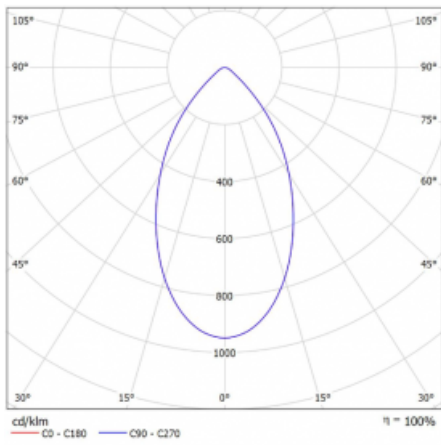

Luminaire

Ture

56-001K-10GHV/M/830, B +
00-00152M3

It is a circular recessed luminaire of the downlight type with an excellent UGR index < 19 up to 3000 lm, which means that the luminaire does not dazzle. The luminaire is suitable for offices, meeting rooms and, thanks to special sources, also for showrooms. RealWhite highlights the white, StrongColour highlights the selected colour, and RealColour emphasizes the colour of the object. With Tunable White you can set the colour temperature according to the time of day. With the help of these sources, the illuminated objects will look even more attractive. The IP54 class means high level of protection against the penetration of water and foreign matter. Thus, you can use this luminaire even in a demanding environment, such as a wellness centre. Its efficacy is up to 118 lm/W. Ture is available in three versions – a small luminaire with a diameter of 145 mm, a medium luminaire with a diameter of 185 mm and the largest luminaire with a diameter of 226 mm.

Type of installation	Recessed
Light distribution	Direct
Luminaire shape	Circular
Colour of the luminaires	Black
Material	Aluminium
Lifetime	L80/B20 50 000 hours
Warranty	5 years
Description of luminaires	Luminaire recessed
Dimensions	∅ 185 mm × 100 mm
DIR optical system	Opal diffuser
Luminous flux*	1820 lm
Colour Temperature	3000 K warm white
Luminous efficacy	101 lm/W
MacAdam Light source	3
Colour rendering index	80
Luminaire power input*	18 W
Connection of the luminaires	ON/OFF + 3h emergency
Electrical voltage	220-240V
Frequency	50/60Hz

 **CE IP 54**

*±10 %

Technical drawing

Curve

Downloads

Installation instructions

Photos