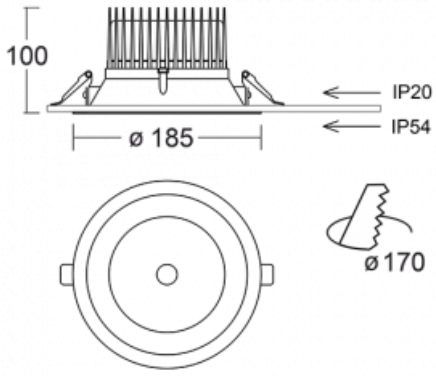

Technical drawing