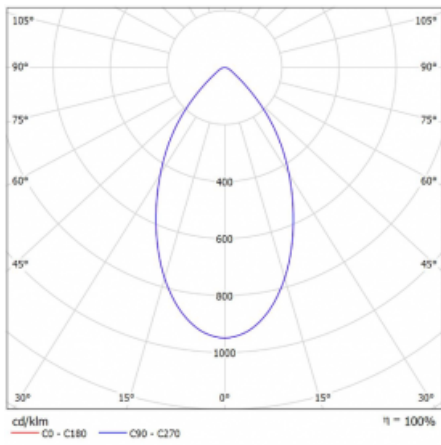

Luminaire

Ture

56-001K-10GHV/M/830, B +
00-00151M3

It is a circular recessed luminaire of the downlight type with an excellent UGR index < 19 up to 3000 lm, which means that the luminaire does not dazzle. The luminaire is suitable for offices, meeting rooms and, thanks to special sources, also for showrooms. RealWhite highlights the white, StrongColour highlights the selected colour, and RealColour emphasizes the colour of the object. With Tunable White you can set the colour temperature according to the time of day. With the help of these sources, the illuminated objects will look even more attractive. The IP54 class means high level of protection against the penetration of water and foreign matter. Thus, you can use this luminaire even in a demanding environment, such as a wellness centre. Its efficacy is up to 118 lm/W. Ture is available in three versions – a small luminaire with a diameter of 145 mm, a medium luminaire with a diameter of 185 mm and the largest luminaire with a diameter of 226 mm.

Type of installation	Recessed
Light distribution	Direct
Luminaire shape	Circular
Colour of the luminaires	Black
Material	Aluminium
Lifetime	L80/B20 50 000 hours
Warranty	5 years
Description of luminaires	Luminaire recessed
Dimensions	∅ 185 mm × 100 mm
Type of optical system	Opal diffuser
Luminous flux*	1070 lm
Colour Temperature	3000 K warm white
Luminous efficacy	111 lm/W
MacAdam Light source	3
Colour rendering index	80
Luminaire power input*	9.6 W
Connection of the luminaires	ON/OFF + 3h emergency
Electrical voltage	220-240V
Frequency	50/60Hz

 **CE IP 54**

*±10 %

Technical drawing

Curve

Downloads

[Installation instructions](#)[Photos](#)