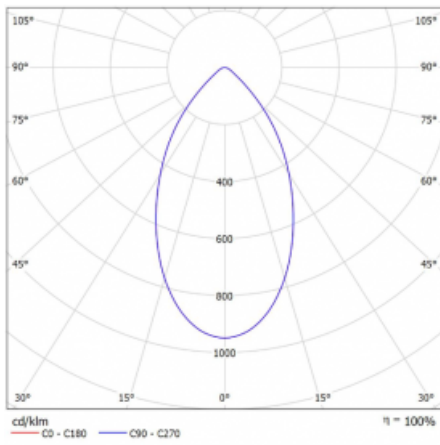

Type of installation	Recessed
Light distribution	Direct
Luminaire shape	Circular
Colour of the luminaires	White
Material	Aluminium
Lifetime	L80/B20 50 000 hours
Warranty	5 years
Description of luminaires	Luminaire recessed
Dimensions	∅ 185 mm × 100 mm
Weight	0.64 kg

Type of optical system	Opal diffuser
Luminous flux*	2640 lm
Colour Temperature	4000 K cool white
Luminous efficacy	108 lm/W
MacAdam Light source	3
Colour rendering index	80
UGR max. X=4H Y=8H, ρ=70,50,20	18.3

## Technical drawing

Luminaire power input\* 24.5 W

Connection of the luminaires ON/OFF multiwatt

Electrical voltage 220-240V

Frequency 50/60Hz

☐ CE IP 54

\* $\pm 10\%$

## Curve