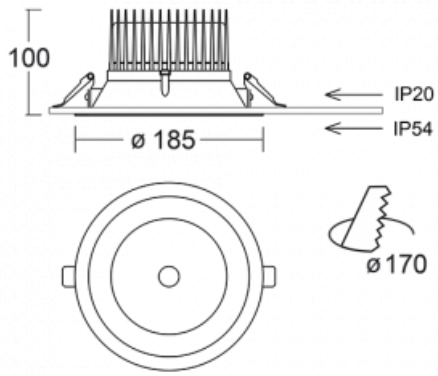

# Ture

56-001K-10GHV/840, W +  
00-00152E

It is a circular recessed luminaire of the downlight type with an excellent UGR index <math><19</math> up to 3000 lm, which means that the luminaire does not dazzle. The luminaire is suitable for offices, meeting rooms and, thanks to special sources, also for showrooms. RealWhite highlights the white, StrongColour highlights the selected colour, and RealColour emphasizes the colour of the object. With Tunable White you can set the colour temperature according to the time of day. With the help of these sources, the illuminated objects will look even more attractive. The IP54 class means high level of protection against the penetration of water and foreign matter. Thus, you can use this luminaire even in a demanding environment, such as a wellness centre. Its efficacy is up to 118 lm/W. Ture is available in three versions – a small luminaire with a diameter of 145 mm, a medium luminaire with a diameter of 185 mm and the largest luminaire with a diameter of 226 mm.

Type of installation	Recessed
Light distribution	Direct
Luminaire shape	Circular
Colour of the luminaires	White
Material	Aluminium
Lifetime	L80/B20 50 000 hours
Warranty	5 years
Description of luminaires	Luminaire recessed
Dimensions	$\varnothing$ 185 mm $\times$ 100 mm
Weight	0.64 kg
DIR optical system	Opal diffuser
Luminous flux*	2080 lm
Colour Temperature	4000 K cool white
Luminous efficacy	116 lm/W
MacAdam Light source	3
Colour rendering index	80
UGR max. X=4H Y=8H, $\rho$ =70,50,20	17.5

## Technical drawing

Luminaire power input\* 18 W

Connection of the luminaires ON/OFF

Electrical voltage 220-240V

Frequency 50/60Hz

☐ CE IP 54

\* $\pm 10\%$