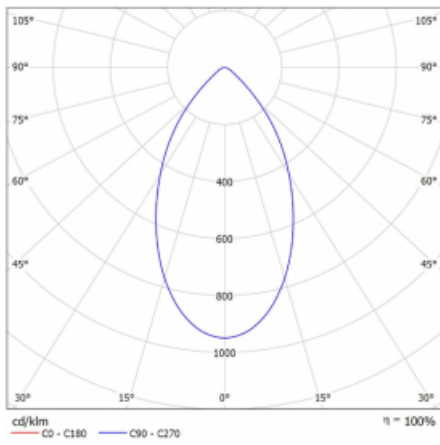

Luminaire

Ture

56-001K-10GHV/840, W +
00-00152E

It is a circular recessed luminaire of the downlight type with an excellent UGR index < 19 up to 3000 lm, which means that the luminaire does not dazzle. The luminaire is suitable for offices, meeting rooms and, thanks to special sources, also for showrooms. RealWhite highlights the white, StrongColour highlights the selected colour, and RealColour emphasizes the colour of the object. With Tunable White you can set the colour temperature according to the time of day. With the help of these sources, the illuminated objects will look even more attractive. The IP54 class means high level of protection against the penetration of water and foreign matter. Thus, you can use this luminaire even in a demanding environment, such as a wellness centre. Its efficacy is up to 118 lm/W. Ture is available in three versions – a small luminaire with a diameter of 145 mm, a medium luminaire with a diameter of 185 mm and the largest luminaire with a diameter of 226 mm.

Type of installation	Recessed
Light distribution	Direct
Luminaire shape	Circular
Colour of the luminaires	White
Material	Aluminium
Lifetime	L80/B20 50 000 hours
Warranty	5 years
Description of luminaires	Luminaire recessed
Dimensions	ø 185 mm × 100 mm
Weight	0.64 kg

Type of optical system	Opal diffuser
Luminous flux*	2080 lm
Colour Temperature	4000 K cool white
Luminous efficacy	116 lm/W
MacAdam Light source	3
Colour rendering index	80
UGR max. X=4H Y=8H, ρ=70,50,20	17.5

Technical drawing

Luminaire power input* 18 W

Connection of the luminaires ON/OFF

Electrical voltage 220-240V

Frequency 50/60Hz

☐ CE IP 54

* $\pm 10\%$

Curve