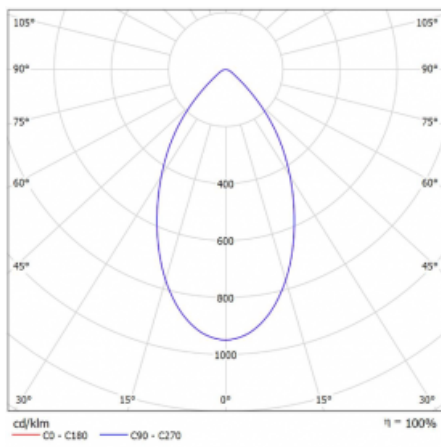

Type of installation	Recessed
Light distribution	Direct
Luminaire shape	Circular
Colour of the luminaires	White
Material	Aluminium
Lifetime	L80/B20 50 000 hours
Warranty	5 years
Description of luminaires	Luminaire recessed
Dimensions	$\varnothing$ 185 mm $\times$ 100 mm
Weight	0.64 kg
DIR optical system	Opal diffuser
Luminous flux*	2080 lm
Colour Temperature	4000 K cool white
Luminous efficacy	116 lm/W
MacAdam Light source	3
Colour rendering index	80
UGR max. X=4H Y=8H, $\rho$ =70,50,20	17.5

## Technical drawing

Luminaire power input\* 18 W

Connection of the luminaires ON/OFF

Electrical voltage 220-240V

Frequency 50/60Hz

☐ CE IP 54

\* $\pm 10\%$

## Curve